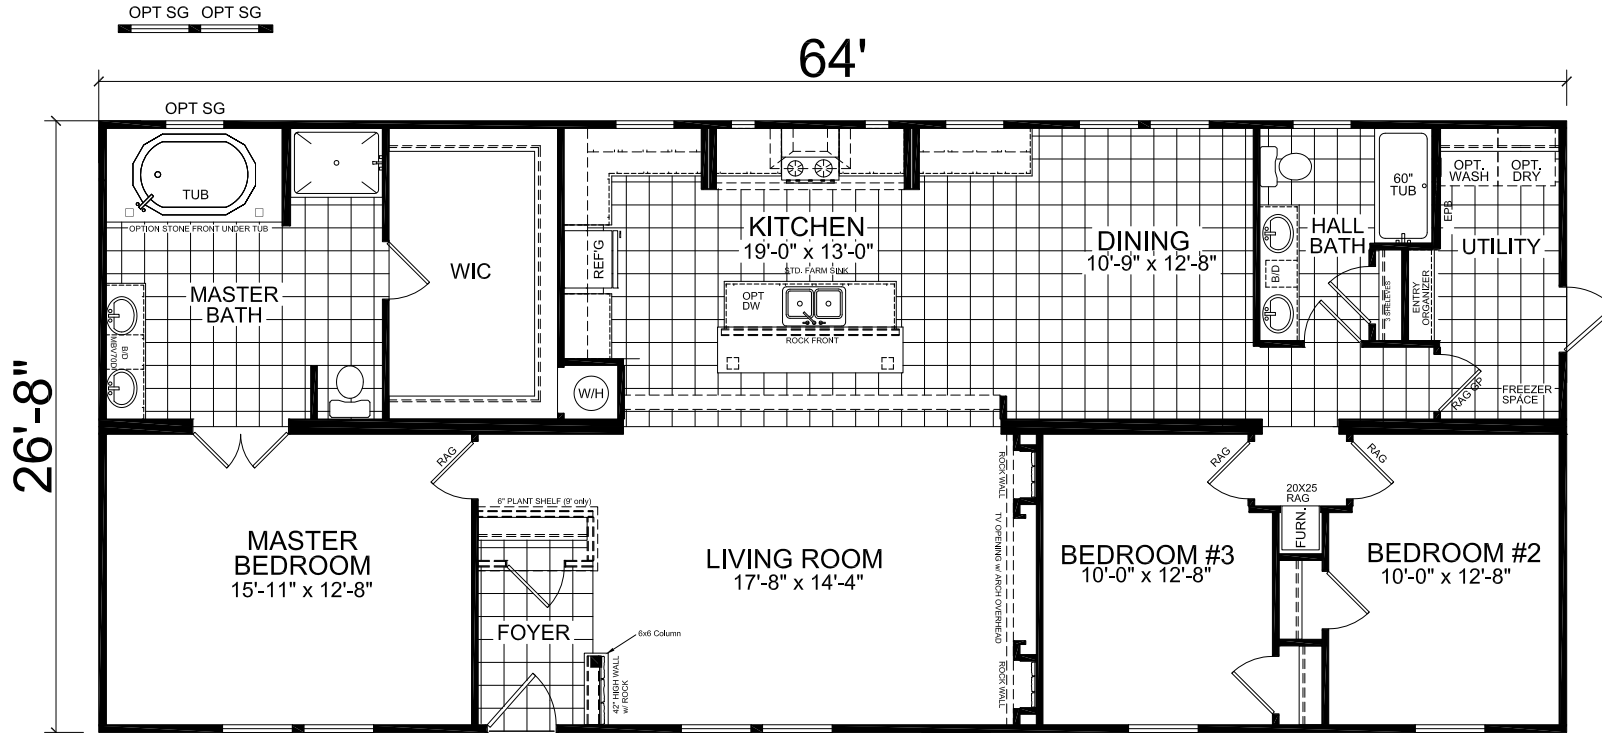

Ardrey

Chateau Collection

FactorySelectHomes

3 Bedrooms, 2 Baths
Approx. 1,706 Sq. Ft.

Last Updated: 1-13-19

I authorize Factory Expo Homes to build my house, per this plan.

X _____

Customer Signature/Date