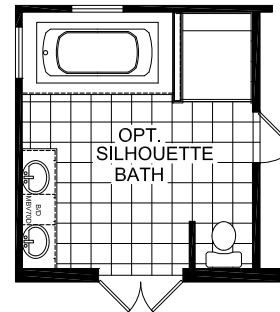

Belle Grove

Chateau Collection

FactorySelectHomes

3 Bedrooms, 2 Baths
Approx. 2,026 Sq. Ft.

Last Updated: 1-13-19

1480 Northside Drive
Statesville, NC 28625

For Detailed Directions See Map On Our Website

I authorize Factory Expo Homes to build my house, per this plan.