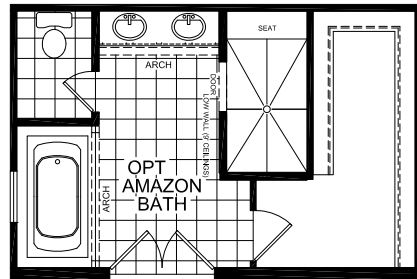

Belle Grove

Chateau Collection

FactorySelectHomes

3 Bedrooms, 2 Baths
Approx. 2,026 Sq. Ft.

Last Updated: 1-13-19

1480 Northside Drive
Statesville, NC 28625

For Detailed Directions See Map On Our Website

I authorize Factory Expo Homes to build my house, per this plan.