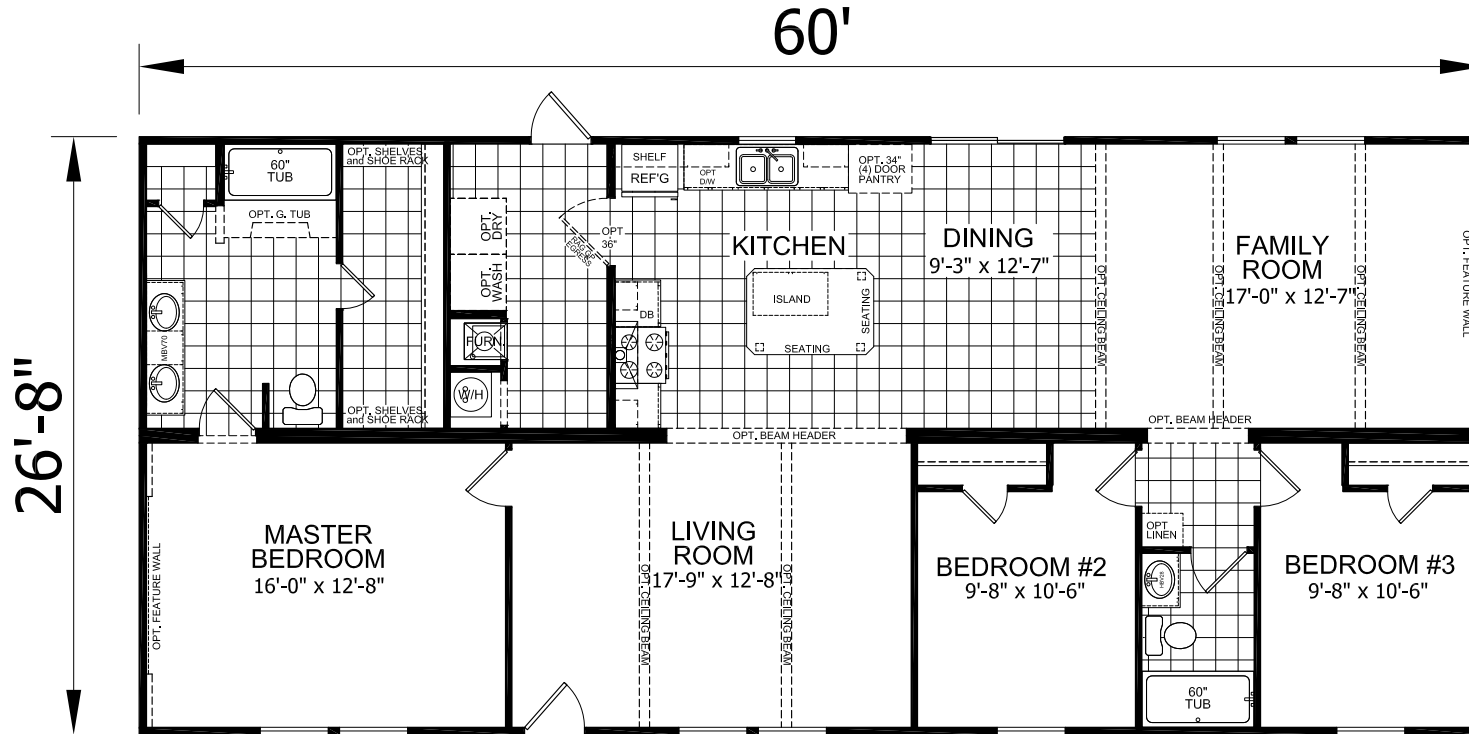

# Landsdowne

Dutch Elite Housing Series

**3 Bedroom, 2 Bath**  
**Approx. 1,600 Sq. Ft.**

Last Updated: 9-14-20

1480 Northside Drive  
Statesville, NC 28625

For Detailed Directions See Map On Our Website

I authorize Factory Expo Homes to build my house, per this plan.