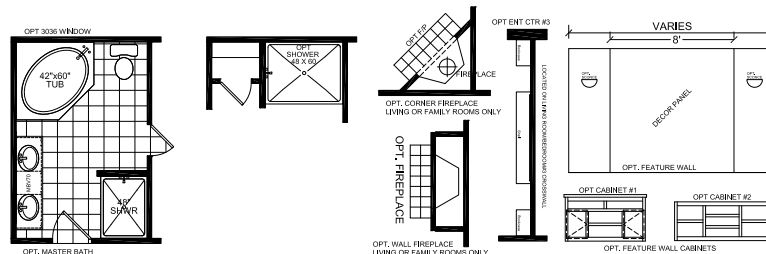

# Landsdowne

Dutch Elite Housing Series

**3 Bedroom, 2 Bath**  
**Approx. 1,600 Sq. Ft.**

Last Updated: 9-14-20

1480 Northside Drive  
Statesville, NC 28625

For Detailed Directions See Map On Our Website

I authorize Factory Expo Homes to build my house, per this plan.