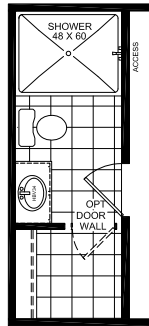

Selwyn

Dutch Elite Housing Series

3 Bedroom, 2 Bath
Approx. 1,153 Sq. Ft.

Last Updated: 9-14-20

OPT
MASTER
BATH

76'

1480 Northside Drive
Statesville, NC 28625

For Detailed Directions See Map On Our Website