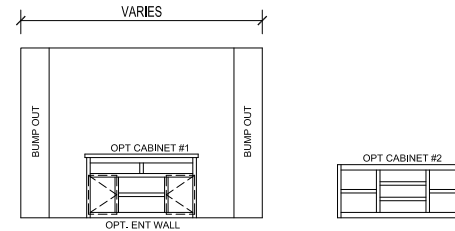

Selwyn

Dutch Elite Housing Series

3 Bedroom, 2 Bath
Approx. 1,153 Sq. Ft.

Last Updated: 9-14-20

OPT
MASTER
BATH

76'

1480 Northside Drive
Statesville, NC 28625

For Detailed Directions See Map On Our Website