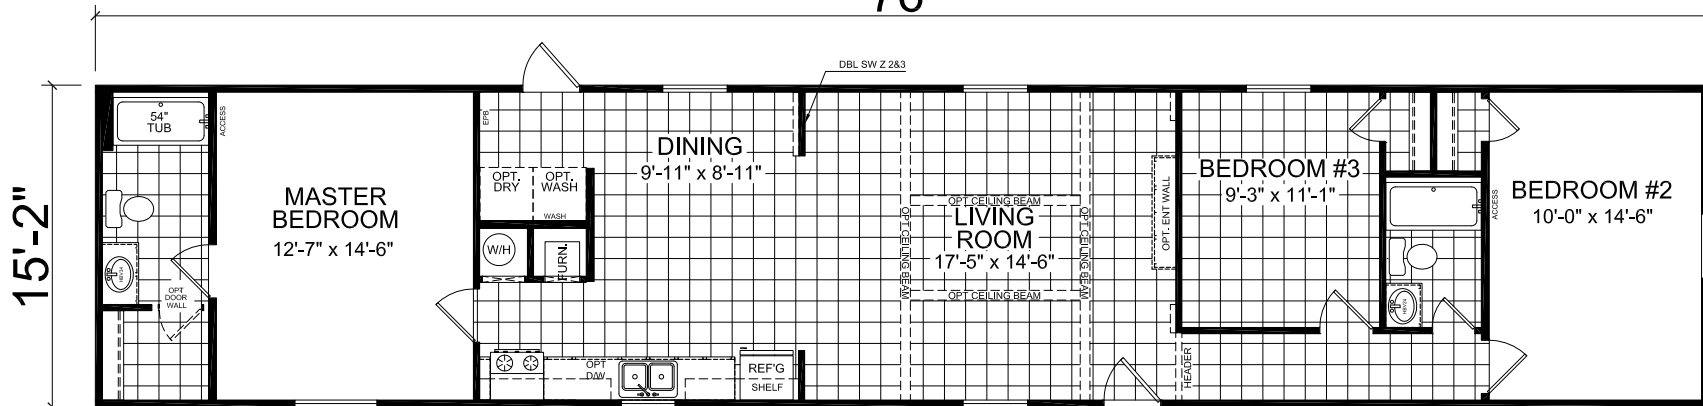

Selwyn

Dutch Elite Housing Series

3 Bedroom, 2 Bath
Approx. 1,153 Sq. Ft.

Last Updated: 9-14-20

OPT
MASTER
BATH

76'

1480 Northside Drive
Statesville, NC 28625

For Detailed Directions See Map On Our Website