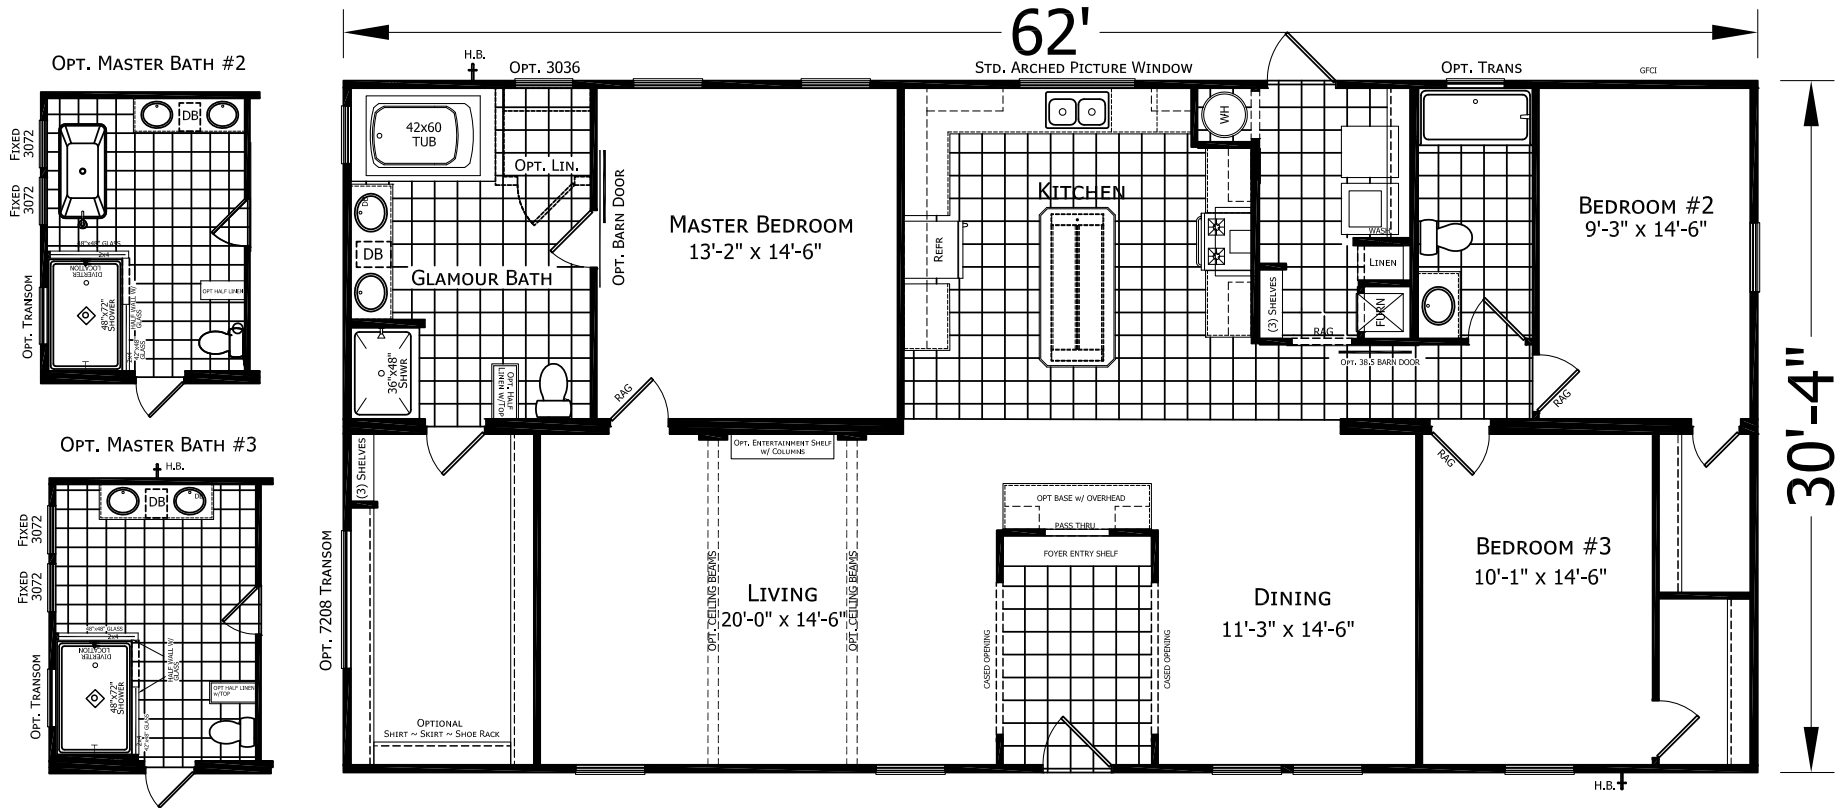

Buford

Dutch Elite Housing Series

FactorySelectHomes

3 Bedrooms, 2 Baths
Approx. 1,875 Sq. Ft.

Last Updated: 2-14-19

I authorize Factory Expo Homes to build my house, per this plan.
X _____
Customer Signature/Date