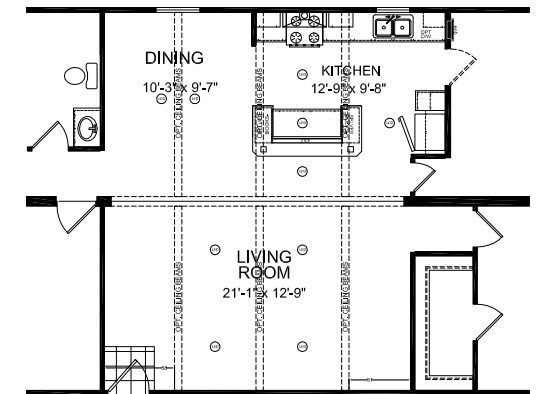

Coddle

Dutch Elite Series

1,493 SQ. FT. (Approximate) 3 Bedroom, 2 Bath

Last Updated: 4-21-21

OPTIONAL CEILING BEAM LAYOUT

FACTORY SELECT HOMES

1480 Northside Drive
Statesville, NC 28625

FactorySelectHomeCenter.com | 1-800-965-6842