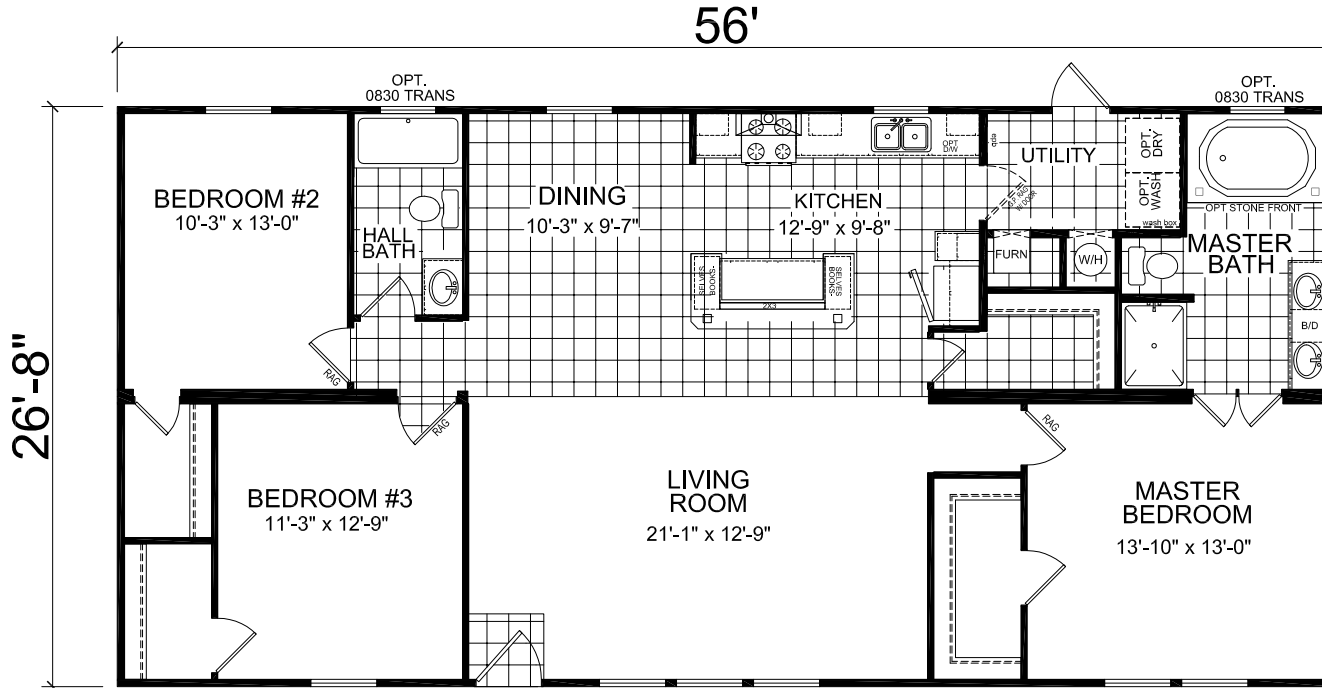

Coddle

Dutch Elite Series

1,493 SQ. FT. (Approximate) 3 Bedroom, 2 Bath

Last Updated: 4-21-21

OPTIONAL CEILING BEAM LAYOUT

FACTORY SELECT HOMES

1480 Northside Drive
Statesville, NC 28625

FactorySelectHomeCenter.com | 1-800-965-6842