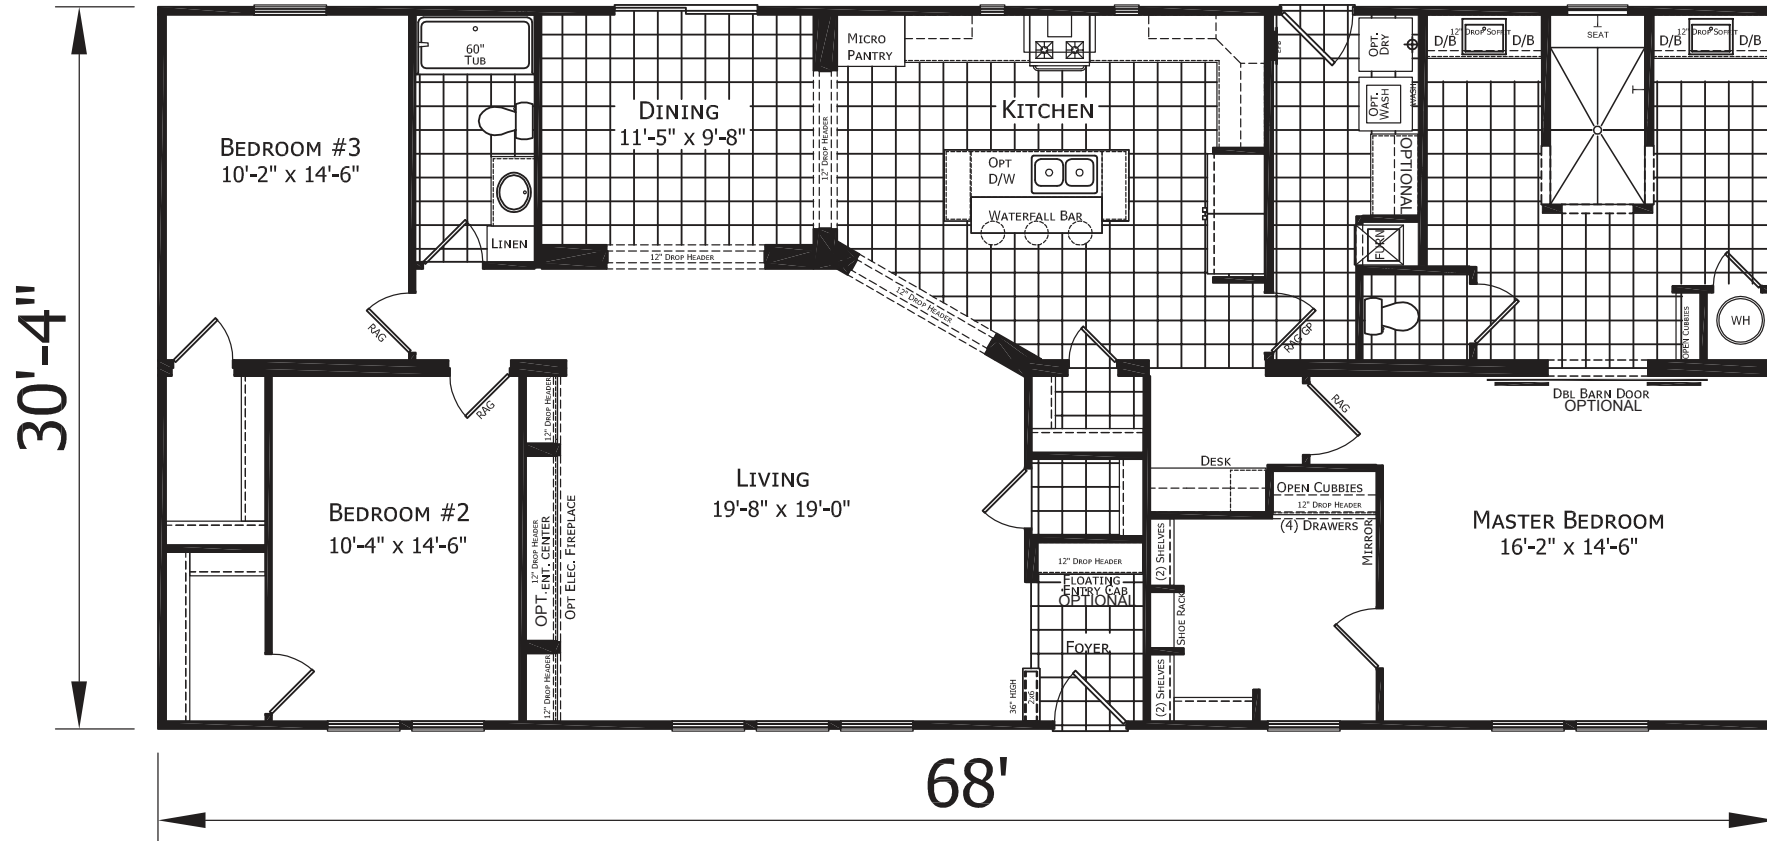

Ervin

Dutch Elite Housing Series

FactorySelectHomes

3 Bedrooms, 2 Baths
Approx. 2,062 Sq. Ft.

Last Updated: 2-14-19

NOTE: Loaded with contemporary features, the Tyrrell model includes the **Somerset Upgrade Package**, ask your housing consultant for details.