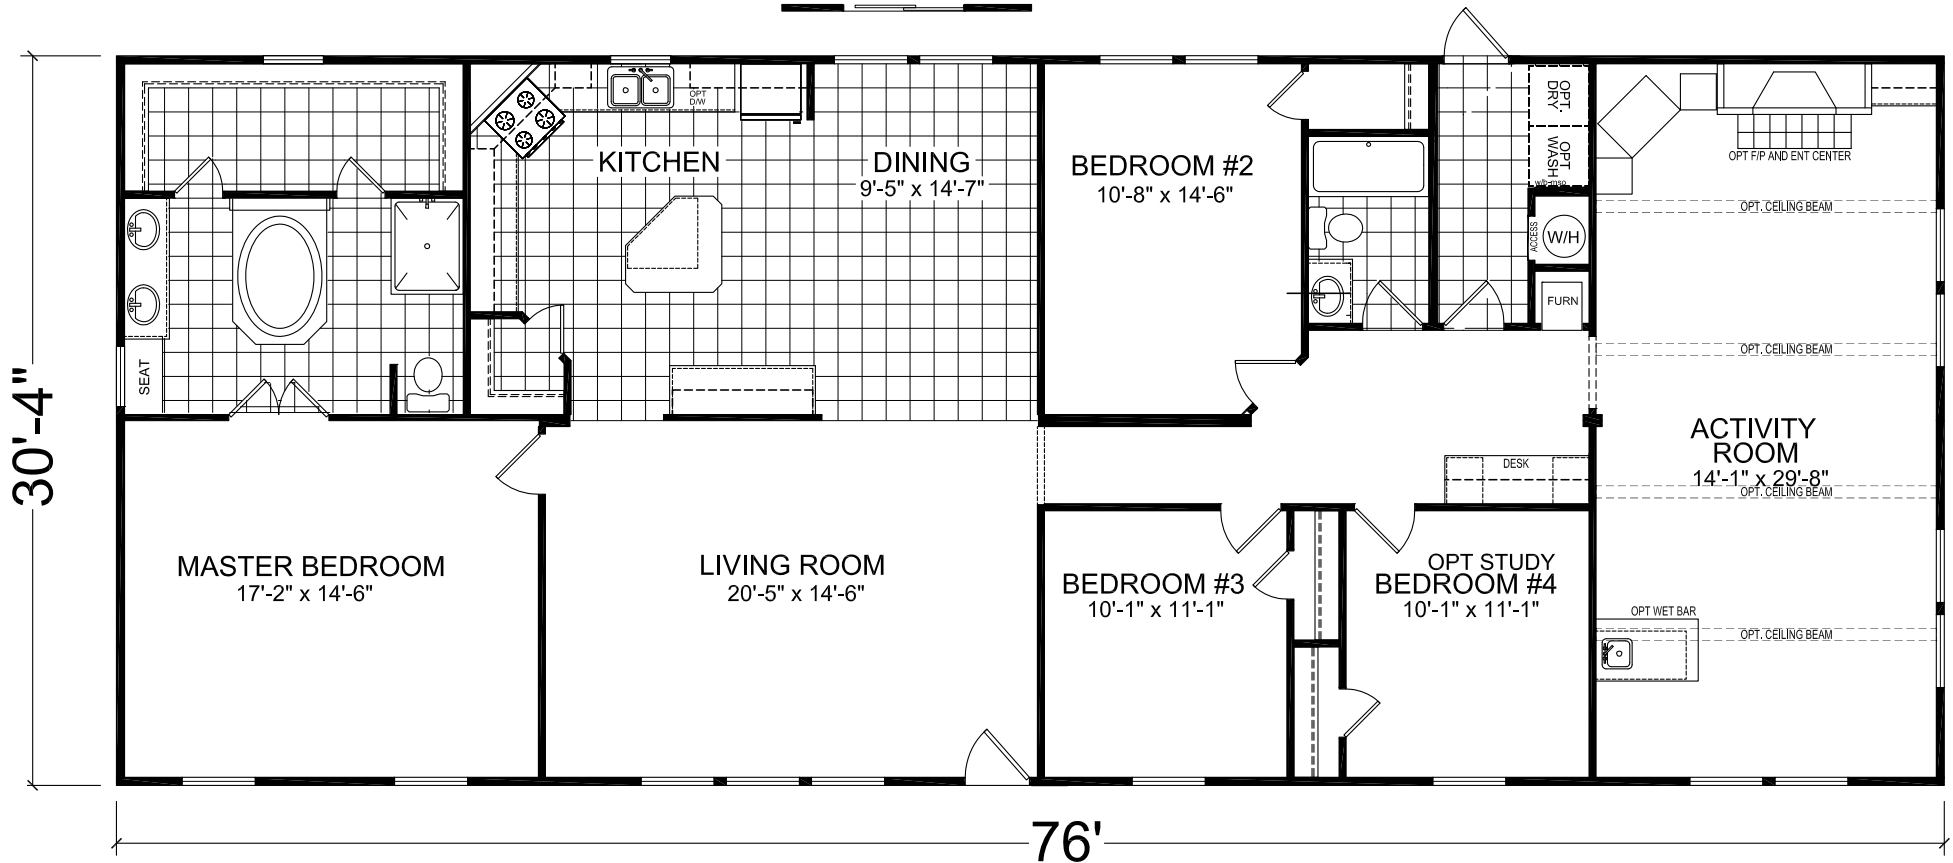

Flowe

Dutch Elite Housing Series

FactorySelectHomes

4 Bedrooms, 2 Baths
Approx. 2,305 Sq. Ft.

Last Updated: 2-14-19

1480 Northside Drive
Statesville, NC 28625

For Detailed Directions See Map On Our Website

I authorize Factory Expo Homes to build my house, per this plan.