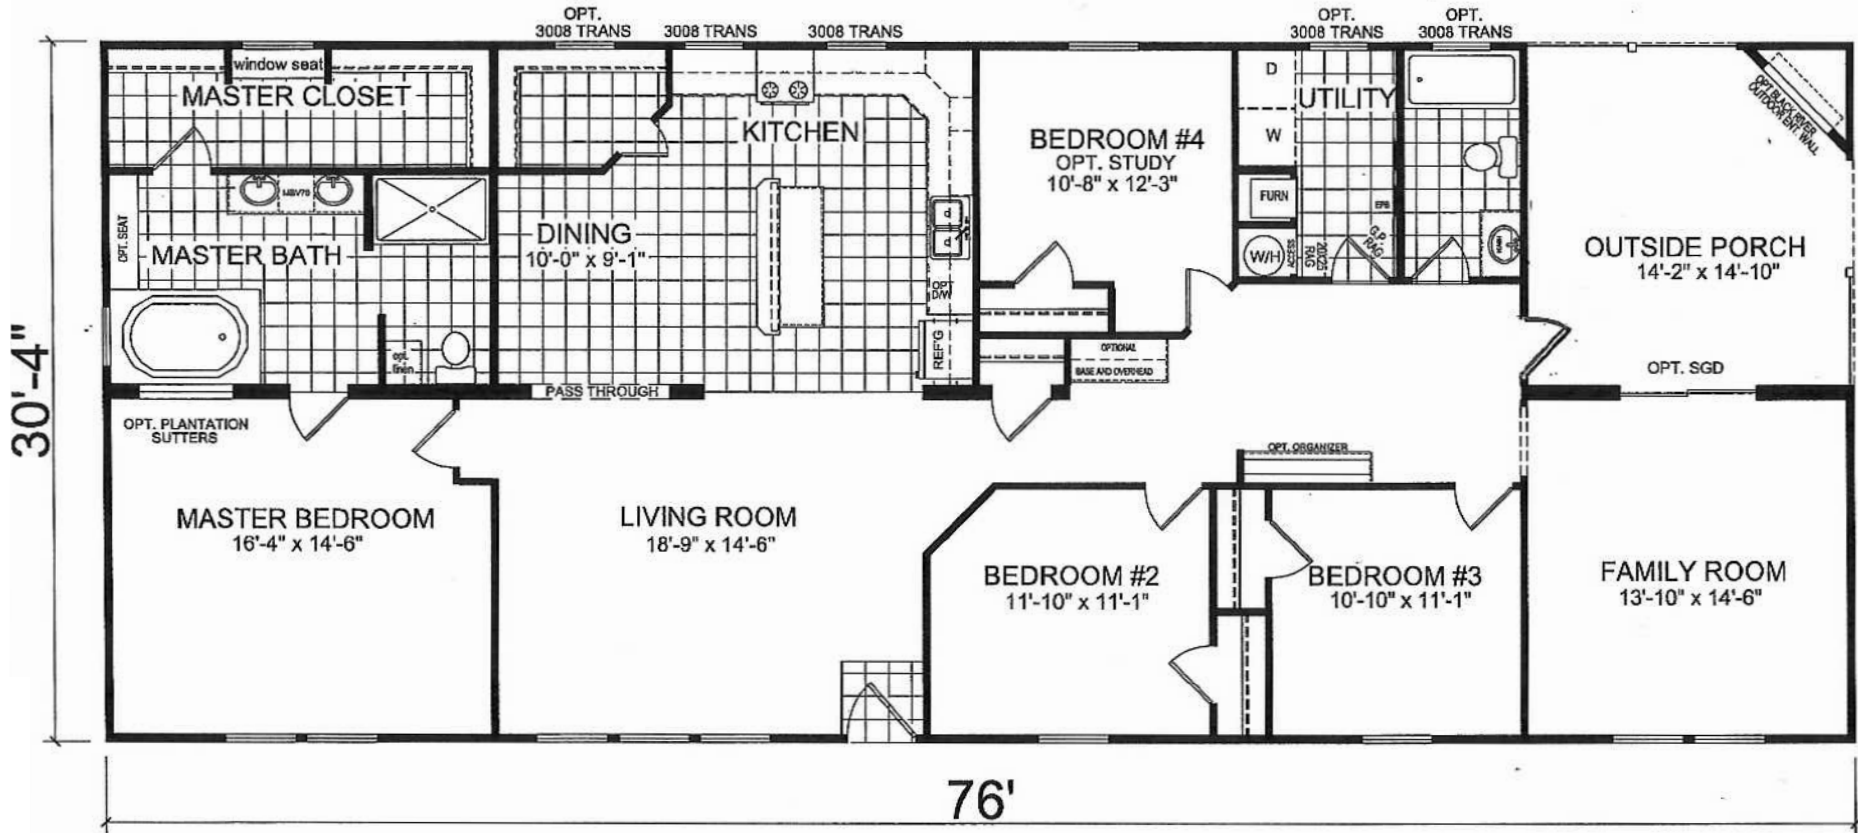

Gibson

Dutch Elite Series

2,095 SQ. FT. (Approximate) 4 Bedroom, 2 Bath

Last Updated: 5-5-21

FACTORY SELECT HOMES
 1480 Northside Drive
 Statesville, NC 28625

FactorySelectHomeCenter.com | 1-800-965-6842

IMPORTANT: Alta Cima Corp reserves the right to modify, cancel or substitute products or features of this event at any time without prior notice or obligation. Pictures and other promotional materials are representative and may depict or contain floor plans, square footages, elevations, options, upgrades, extra design features, decorations, floor coverings, specialty light fixtures, custom paint and wall coverings, window treatments, landscaping, sound and alarm systems, furnishings, appliances, and other designer/decorator features and amenities that are not included as part of the home and/or may not be available at all locations. Home, pricing and community information is subject to change, and homes to prior sale, at any time without notice or obligation. ©2020 Alta Cima Corp. All rights reserved.