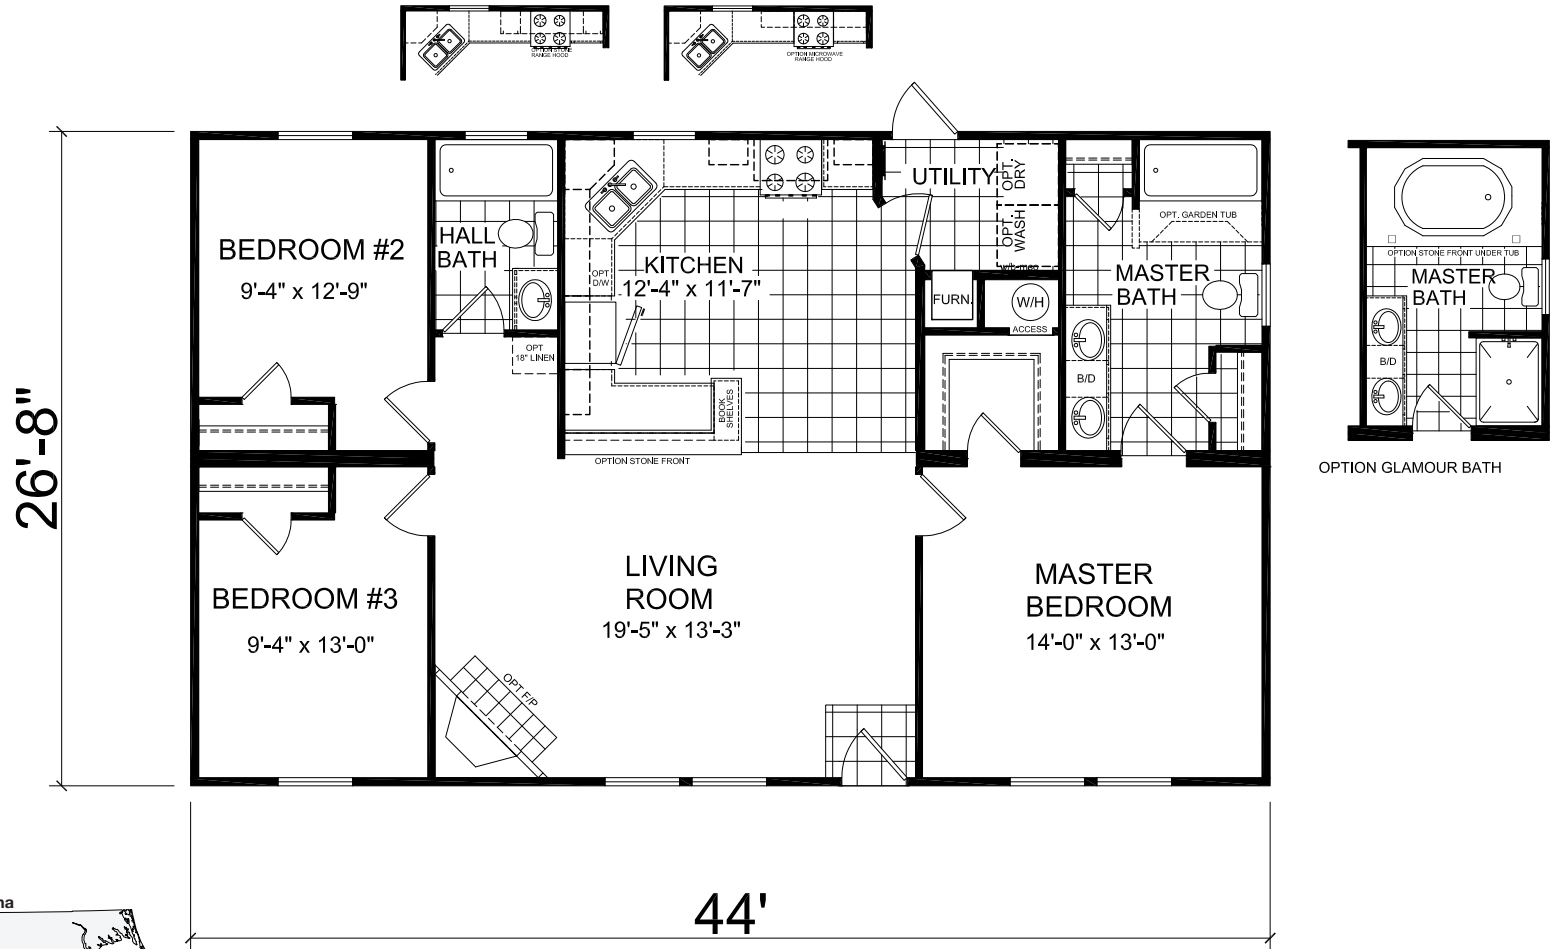

## FactorySelectHomes

3 Bedrooms, 2 Baths  
Approx. 1,173 Sq. Ft.

Last Updated: 2-14-19

1480 Northside Drive  
Statesville, NC 28625

For Detailed Directions See Map On Our Website

I authorize Factory Expo Homes to build my house, per this plan.