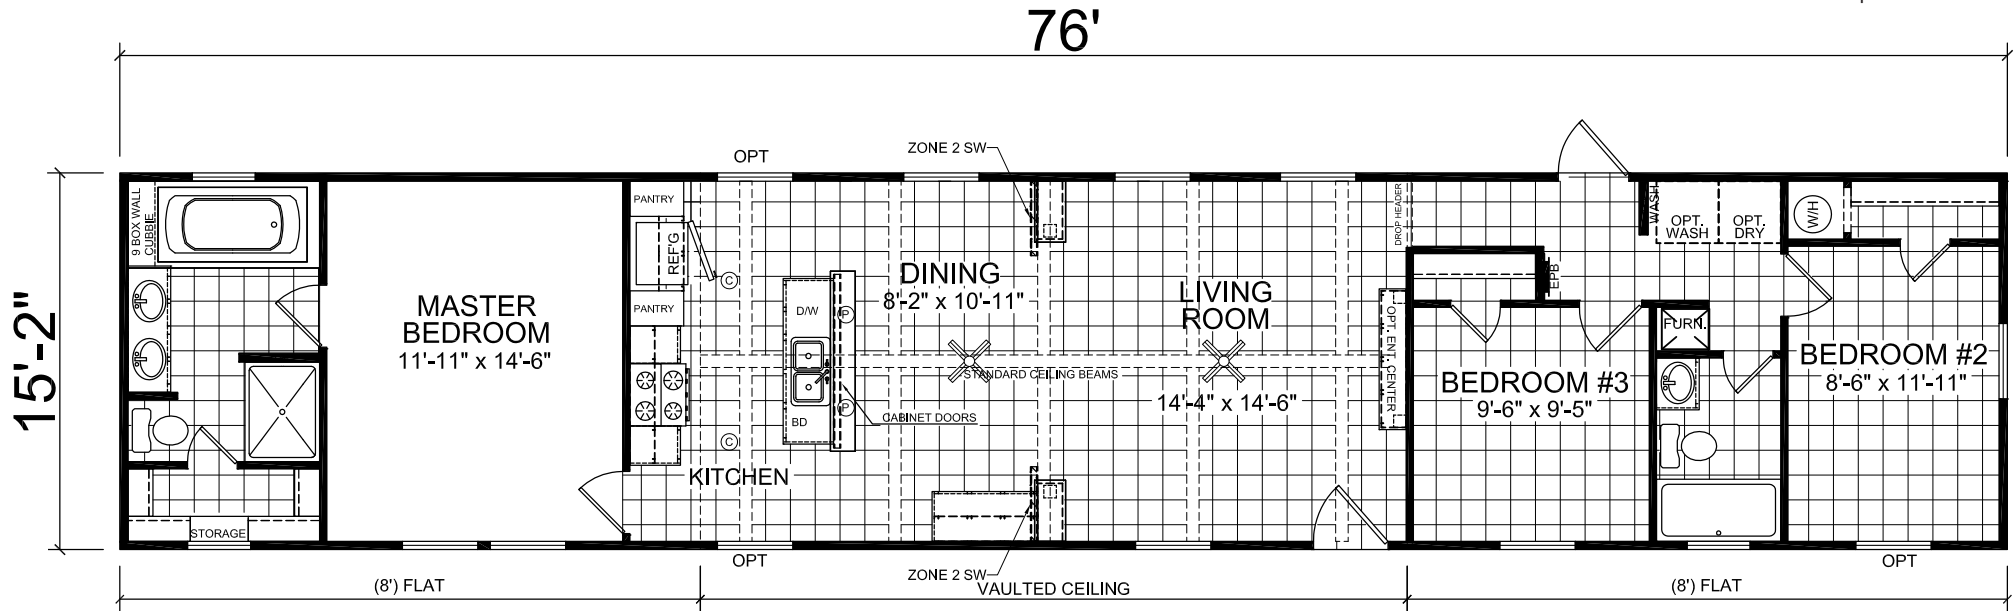

Lenoir

Dutch Elite Housing Series

FactorySelectHomes

3 Bedrooms, 2 Baths
Approx. 1,153 Sq. Ft.
Includes 'San Antonio Package'

Last Updated: 2-14-19

The 'San Antonio Value Package' includes these upgrades:

- 8-Foot Sidewalls
- San Antonio Dormer
- 50-Gallon Water Heater in lieu of 30 Gallon
- Exterior Water Faucet
- (2) Ceiling Fans: Living Room & Dining
- (2) LED Lights in Kitchen
- (3) Dutch 2-Arm Vanity Lights in Baths
- (2) Pendant Lights Over Kitchen Bar
- Washer/Dryer Overhead Cabinets with Plant-Made Shelf in Between
- Rustic Entertainment Center with White Paneling - Living Room
- (2) Cubbies in Overhead Kitchen Cabinets
- Cubbies Over Sidewall Cabinets - Set to Ceiling
- Divider Cross Wall Overhead Cabinets Not Set to Ceiling

- Cabinet Doors Over Refrigerator
- Black Farm House Sink in Kitchen with Metal Faucet
- (3) Porcelain Sinks with Metal Faucet in Baths
- (3) Vintage Mirrors in Baths
- 36"X48" Mirror in Master Bath on Wall Over Tub
- 2x6 Rustic Beam Package in Living Room Dining Area & Kitchen (Mud River Only)
- Cape Fear Drywall Package Throughout - Except Closets
- 22 Cubic Foot Side by Side Refrigerator with Ice and Water (Black)
- Microwave Range Hood (Black)
- Dishwasher Installed (Black)
- 30" Free Standing Electric Range (Black)