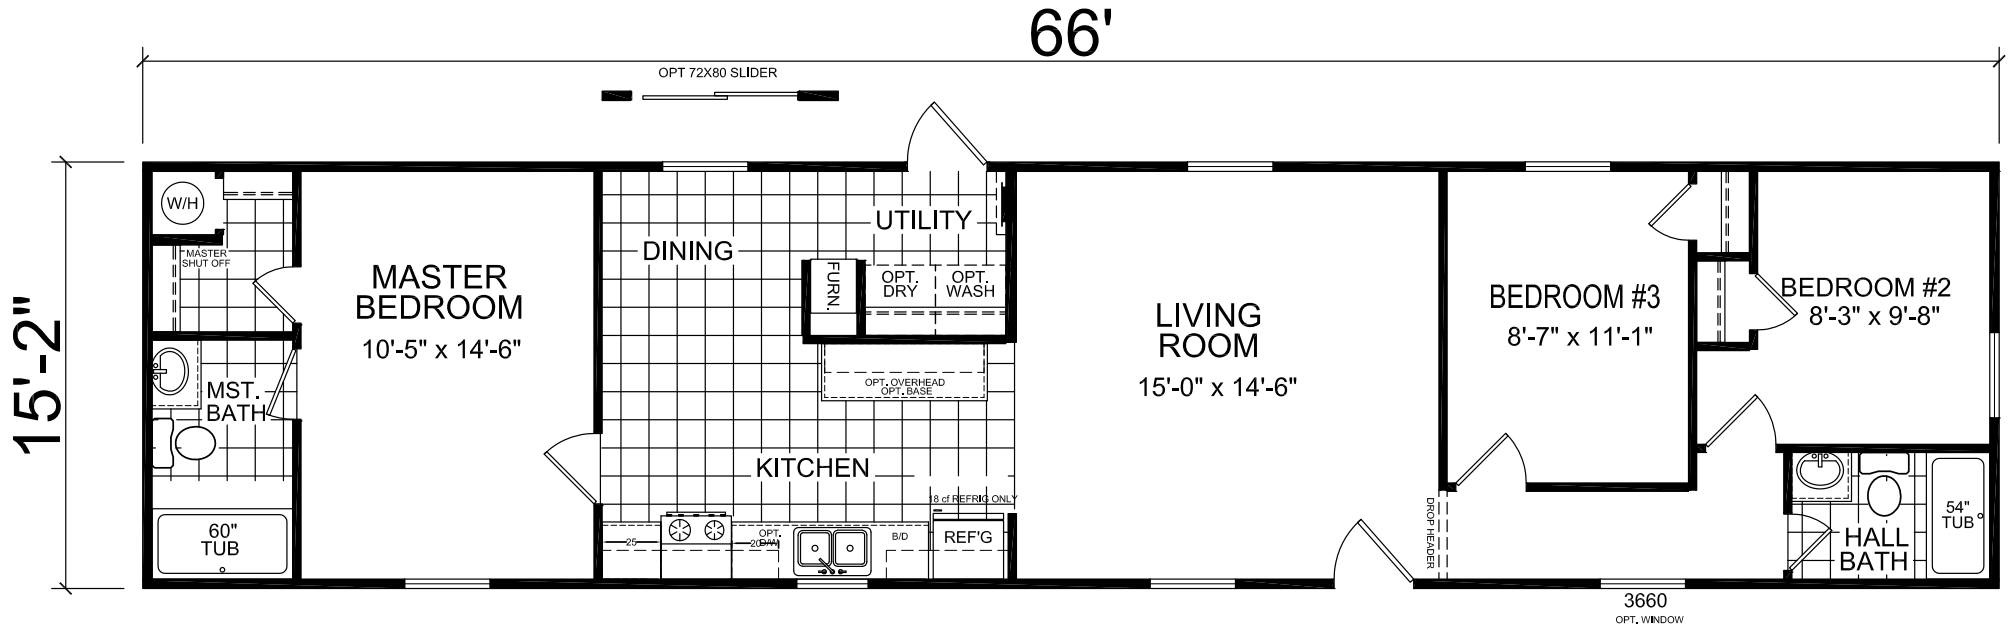

Lincolnton

Dutch Elite Housing Series

FactorySelectHomes

3 Bedrooms, 2 Baths
Approx. 1,001 Sq. Ft.

Last Updated: 2-14-19

I authorize Factory Expo Homes to build my house, per this plan.

X _____
 Customer Signature/Date