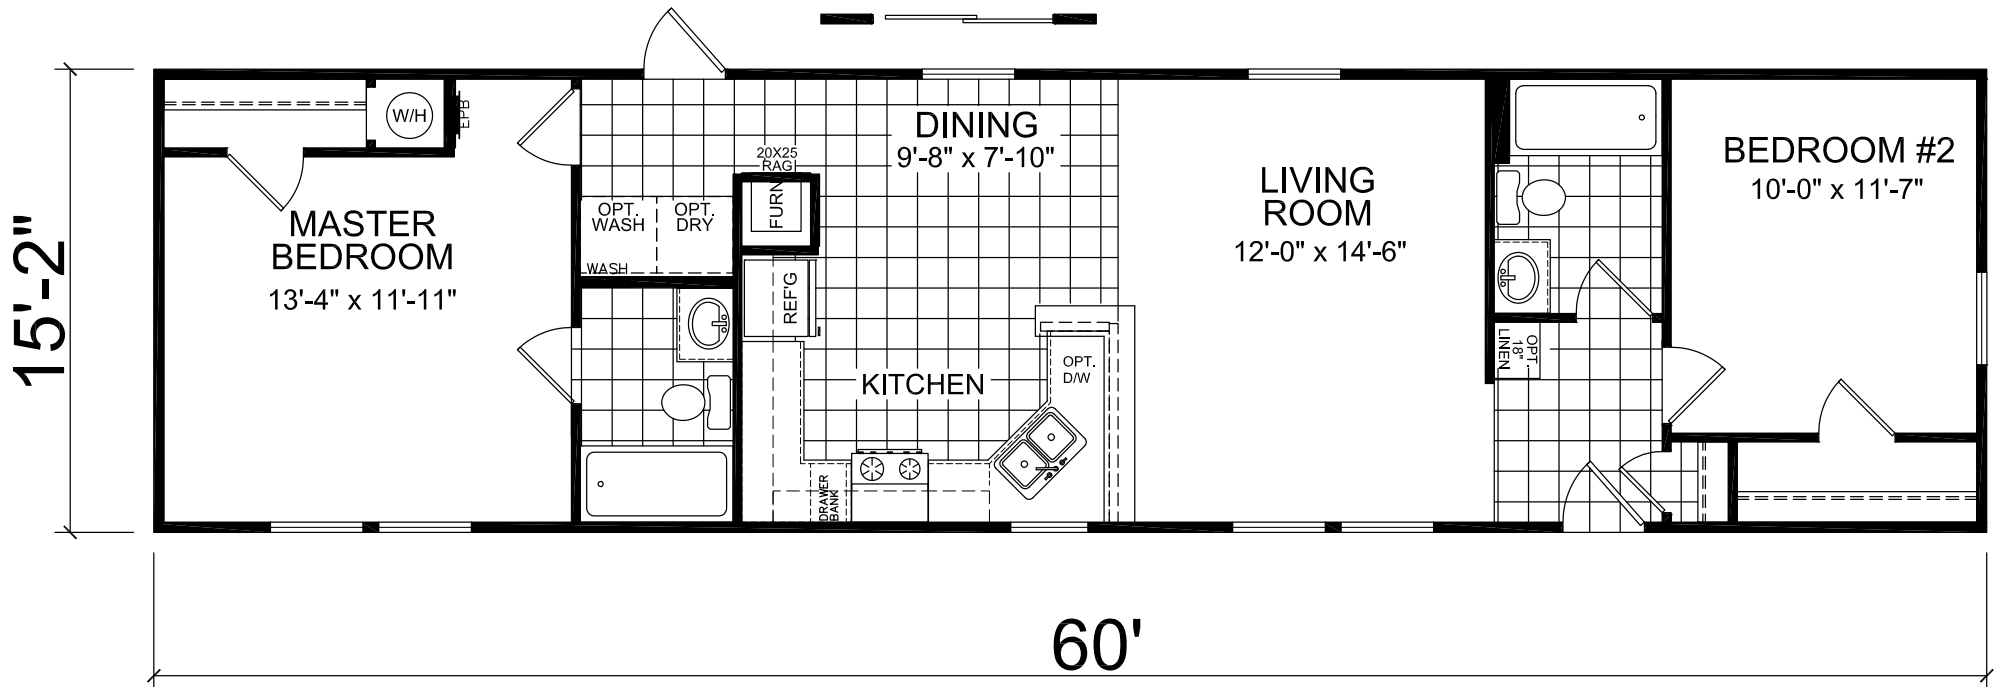

Loray

Dutch Elite Housing Series

Factory Select Homes

2 Bedrooms, 2 Baths
Approx. 910 Sq. Ft.

Last Updated: 2-14-19

I authorize Factory Expo Homes to build my house, per this plan.

X _____
Customer Signature/Date