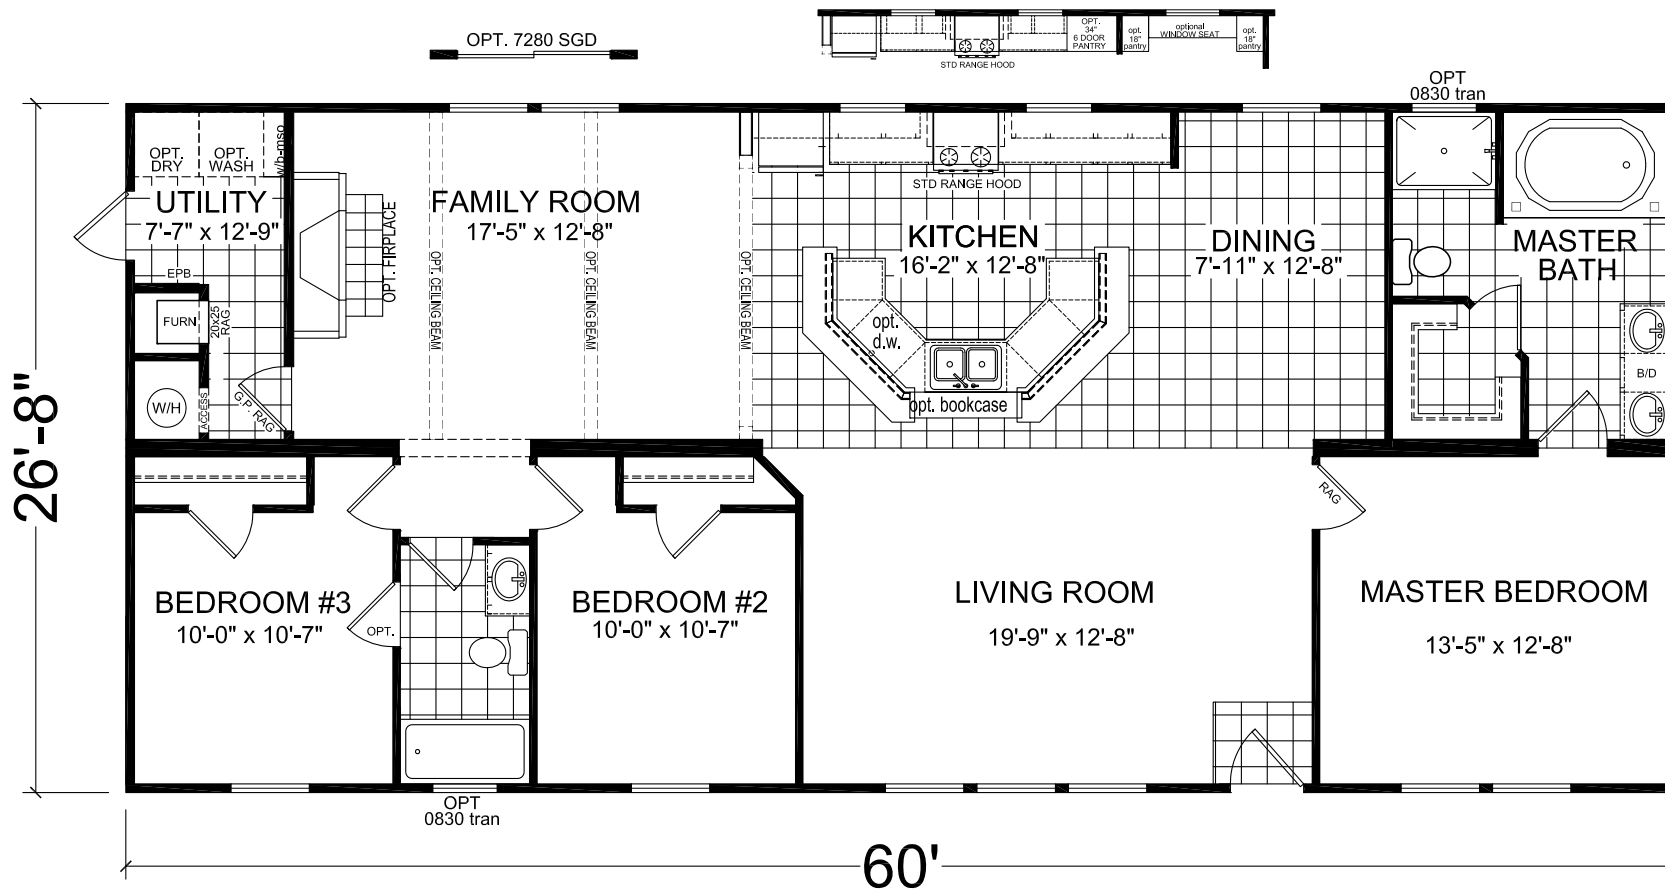

Middale

Dutch Elite Housing Series

FactorySelectHomes

3 Bedrooms, 2 Baths
Approx. 1,600 Sq. Ft.

Last Updated: 2-14-19

I authorize Factory Expo Homes to build my house, per this plan.
X _____
Customer Signature/Date