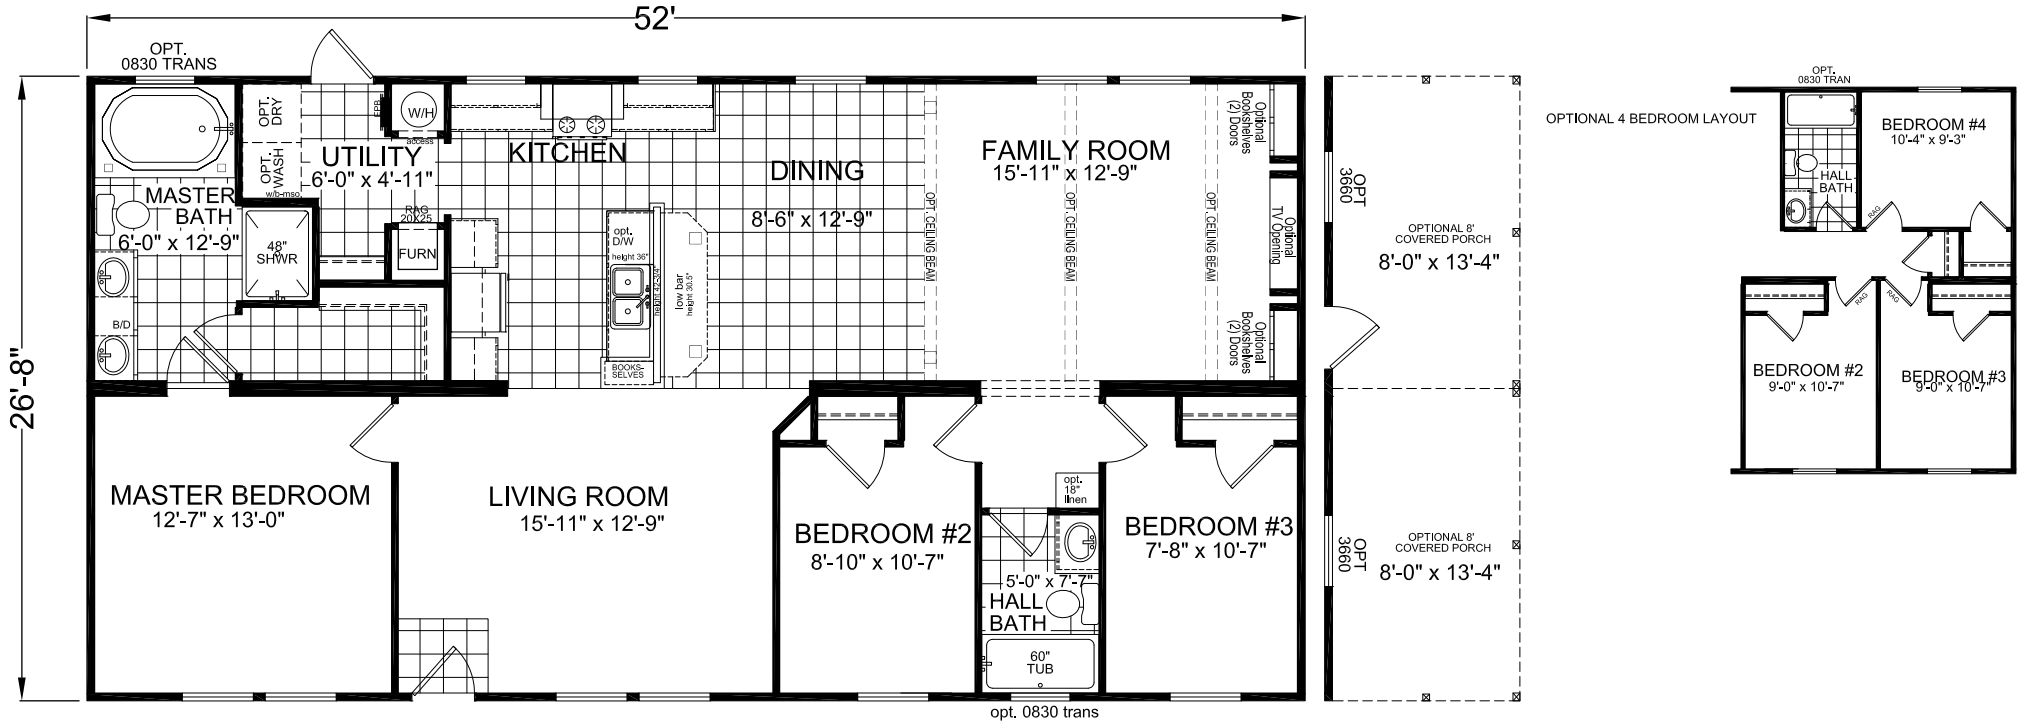

# FactorySelectHomes

**3 Bedrooms, 2 Baths**  
**Approx. 1,387 Sq. Ft.**

Last Updated: 2-14-19

OPT. PATIO 72X80

I authorize Factory Expo Homes to build my house, per this plan.  
X \_\_\_\_\_  
Customer Signature/Date