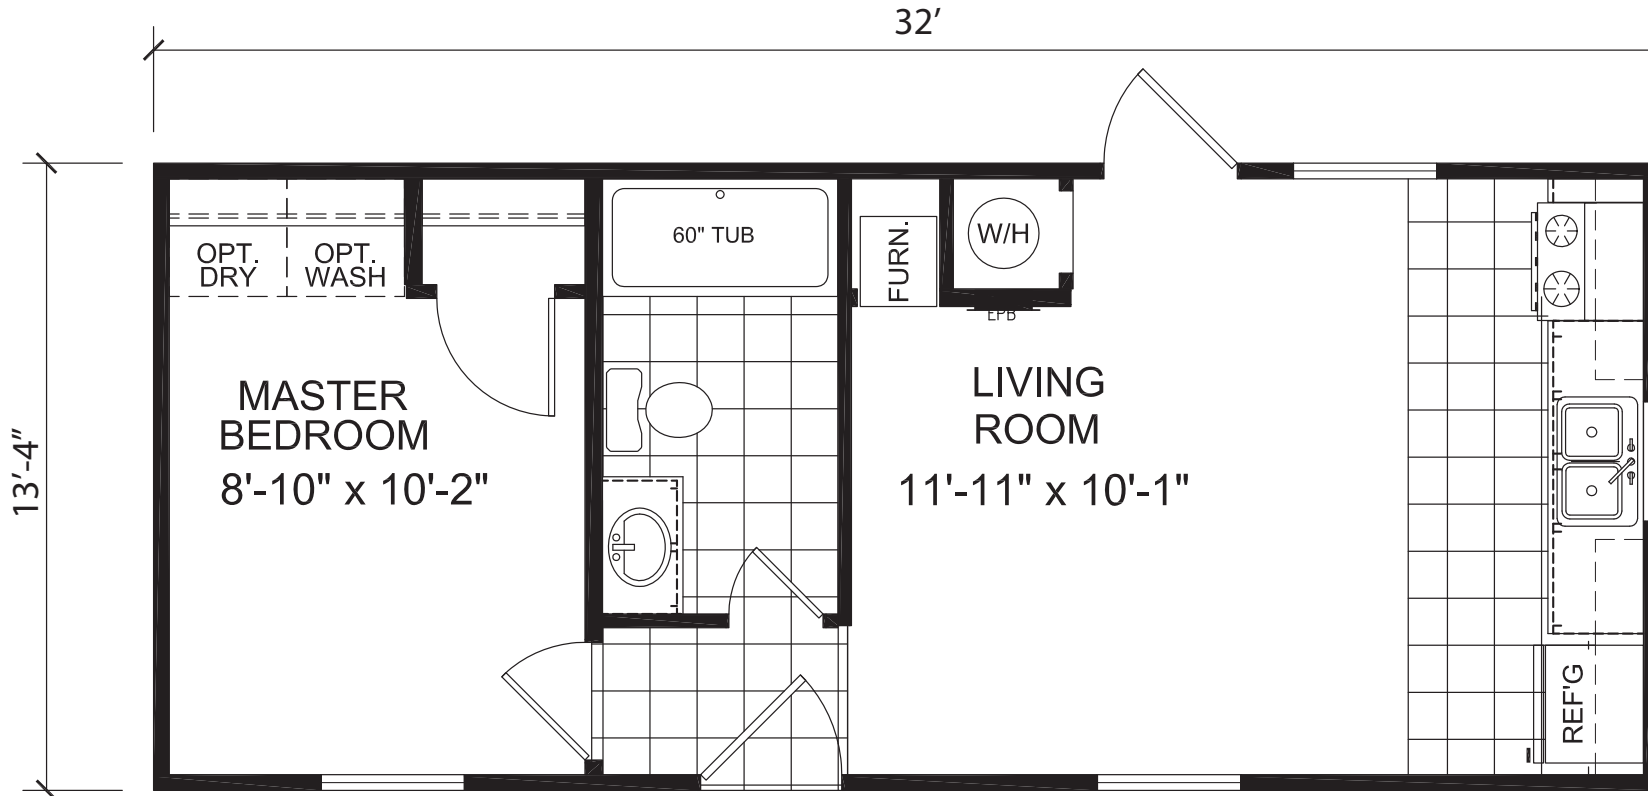

# FACTORY *Select* HOMES

1 Bedroom, 1 Bath  
Approx. 427 Sq. Ft.

Last Updated: 5-11-20

I authorize Factory Expo Homes to build my house, per this plan.

X \_\_\_\_\_  
Customer Signature/Date

1-800-965-6842 [www.FactorySelectHomeCenter.com](http://www.FactorySelectHomeCenter.com) 1-800-965-6842 [www.FactorySelectHomeCenter.com](http://www.FactorySelectHomeCenter.com)