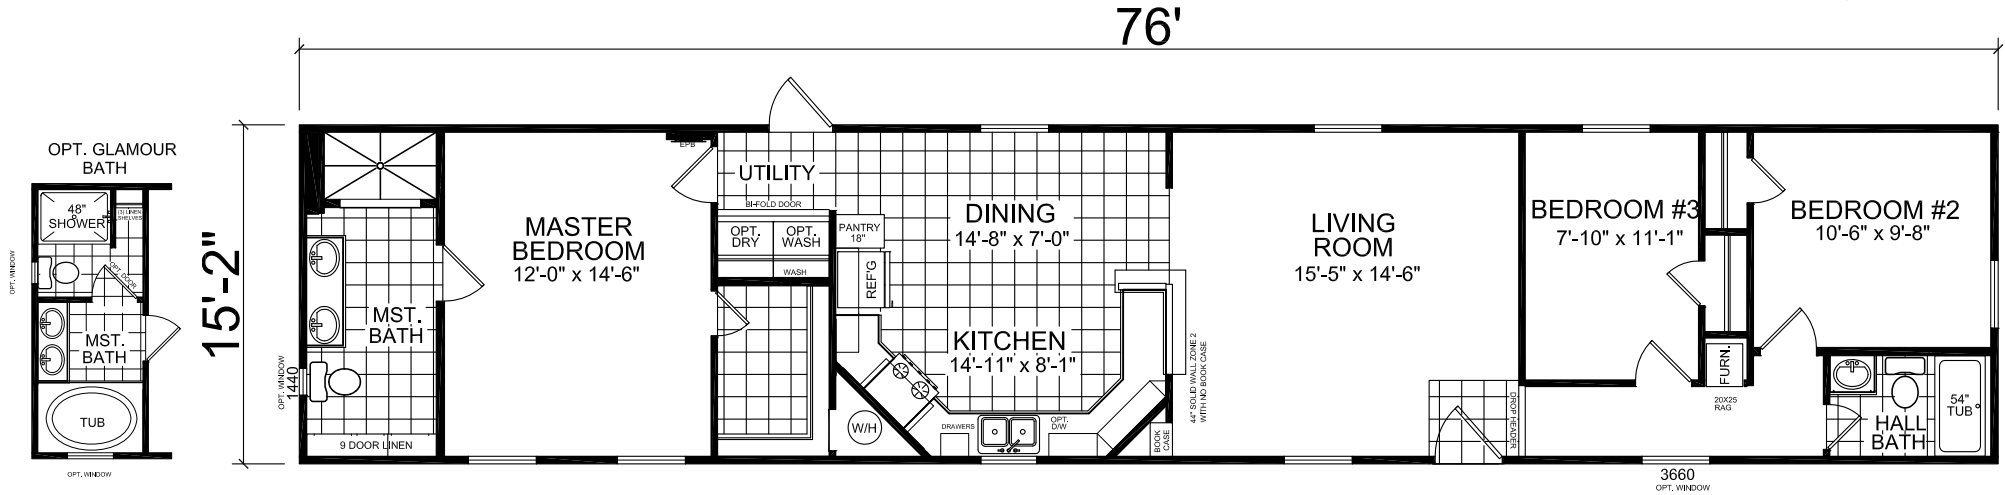

Unionville

Dutch Elite Housing Series

FactorySelectHomes

3 Bedrooms, 2 Baths
Approx. 1,153 Sq. Ft.
Includes 'Big Country Package'

Last Updated: 2-14-19

The 'Big Country Value Package' includes these upgrades:

- Ceramic Backsplash (Kitchen)
- Crescent Edging in Kitchen, (4) LED Lights Plus on Over Sink (Kitchen)
- 2-Hole Cabinet Pulls with Soft Close Hinges Throughout
- Dishwasher Installed
- Black Venetian Range Hood
- 60" 3-Wall Ceramic with Pivot Door (Master Bath)
- Standard Ceramic Accent on Shower
- Bath LED Light Over Shower in Master Bath
- Rain Shower Head in Master Bath
- (2) Porcelain Sinks with Single Lever Faucets in Master Bath

- (2) Bulb Vanity Lights in Master Bath,
- (9) Door Linen in Master Bath,
- Ceramic Backsplash in Master Bath
- Crescent Edging in Master Bath
- Finished Drywall in Main Living Areas and Master Bedroom
- Bi-Fold Doors at Utility Room with Light Over Washer/Dryer Area
- 5 1/4" Crown & 6" Baseboards (Main Living Area and Master Bedroom)
- Ceiling Fan in the Living Room
- Linoleum Entry Flooring