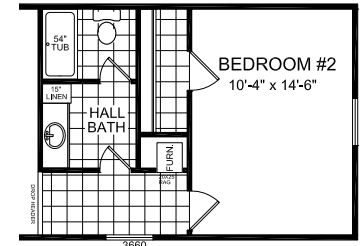

OPT. 2 BEDROOM

I authorize Factory Expo Homes to build my house, per this plan.
X _____
Customer Signature/Date

1-800-965-6842 www.FactorySelectHomeCenter.com 1-800-965-6842 www.FactorySelectHomeCenter.com

Important: Due to our policy of continuing improvement, all information in our brochures may vary from actual home. The right is reserved to make changes at any time, without notice or obligation, in colors, materials, specifications, processes, and models. All dimensions and square footage calculations are nominal and approximate figures. Please check with your sales person for specific and current information.