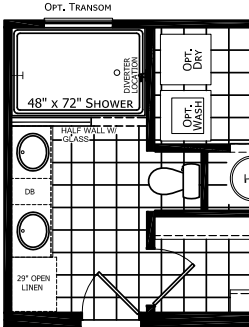

## FactorySelectHomes

**3 Bedrooms, 2 Baths**  
**Approx. 1,386 Sq. Ft.**

Last Updated: 2-14-19

**OPT. MASTER BATH #2**

**OPT. MASTER BATH #3**

1480 Northside Drive  
Statesville, NC 28625

For Detailed Directions See Map On Our Website