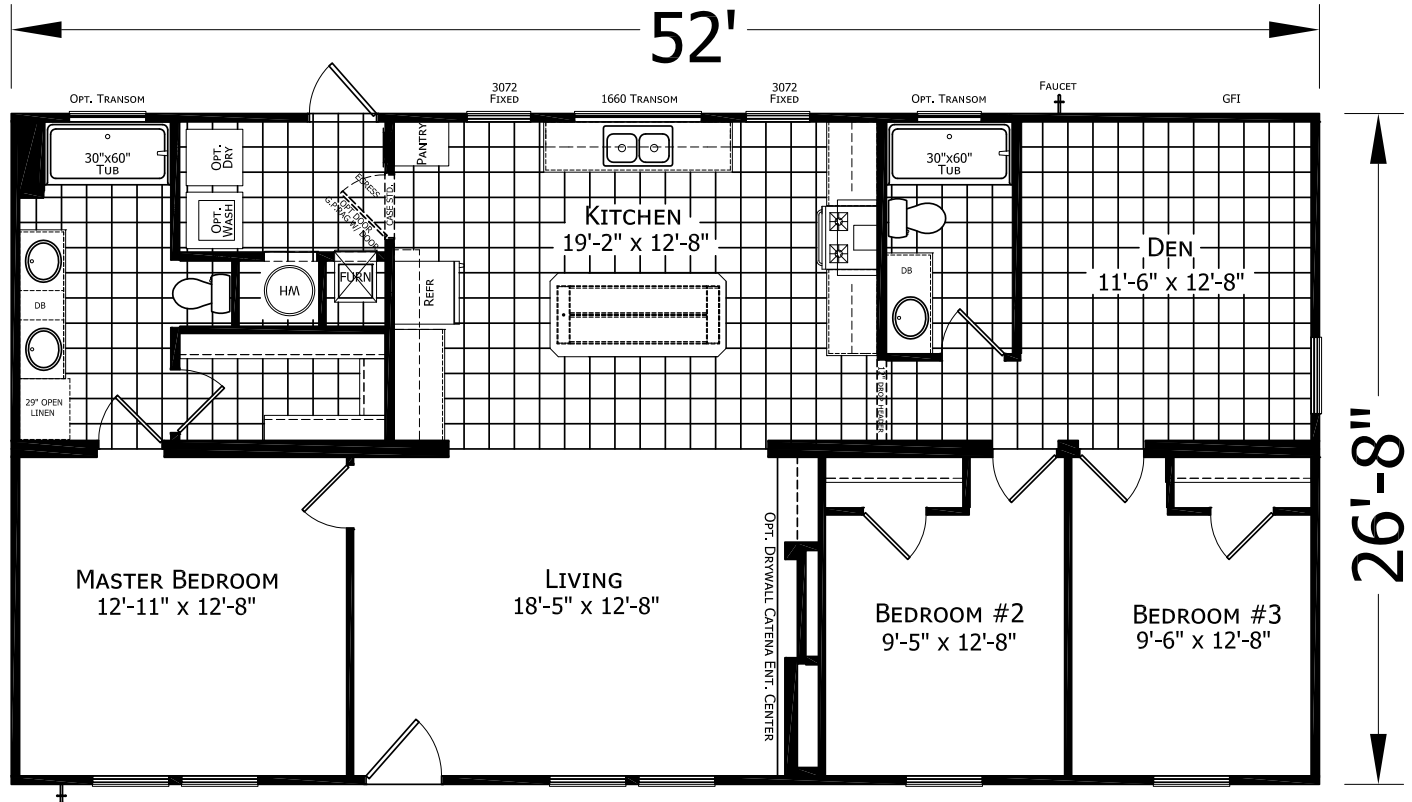

## FactorySelectHomes

**3 Bedrooms, 2 Baths**  
**Approx. 1,386 Sq. Ft.**

Last Updated: 2-14-19

**OPT. MASTER BATH #2**

**OPT. MASTER BATH #3**

1480 Northside Drive  
Statesville, NC 28625

For Detailed Directions See Map On Our Website