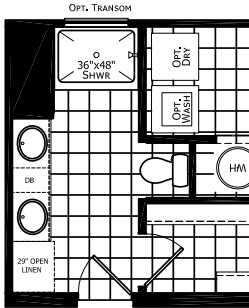

## FactorySelectHomes

**3 Bedrooms, 2 Baths**  
**Approx. 1,386 Sq. Ft.**

Last Updated: 2-14-19

**OPT. MASTER BATH #2**

**OPT. MASTER BATH #3**

1480 Northside Drive  
Statesville, NC 28625

For Detailed Directions See Map On Our Website