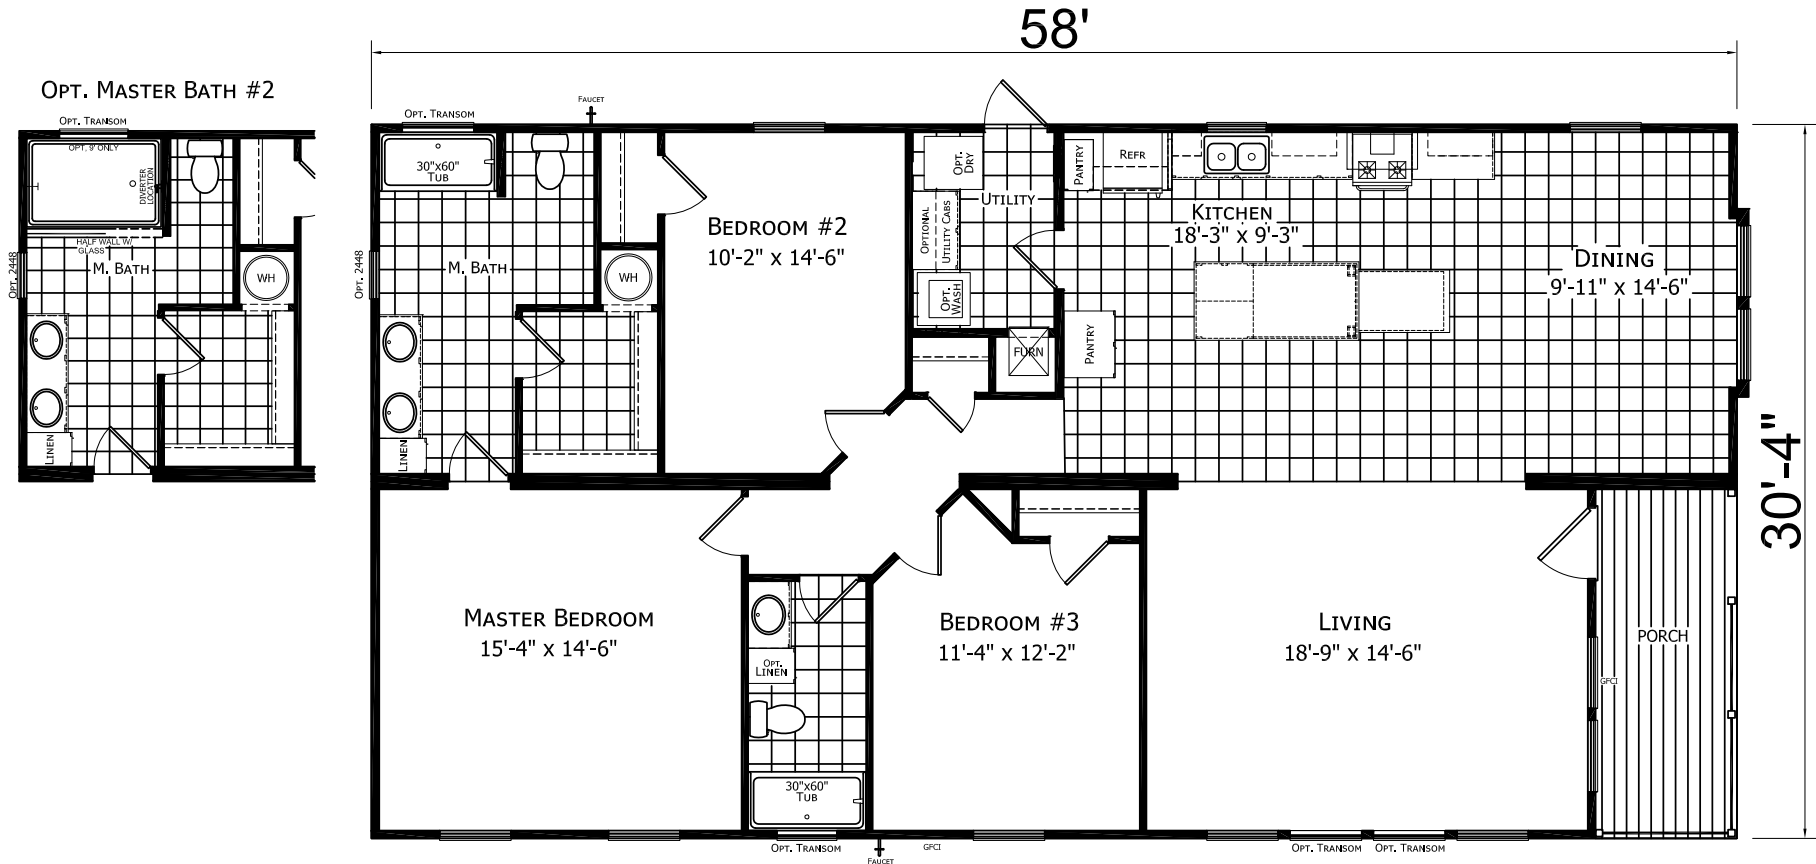

Wentworth

Dutch Elite Housing Series

FactorySelectHomes

3 Bedrooms, 2 Baths
Approx. 1,670 Sq. Ft.

Last Updated: 2-14-19

I authorize Factory Expo Homes to build my house, per this plan.

X _____
Customer Signature/Date