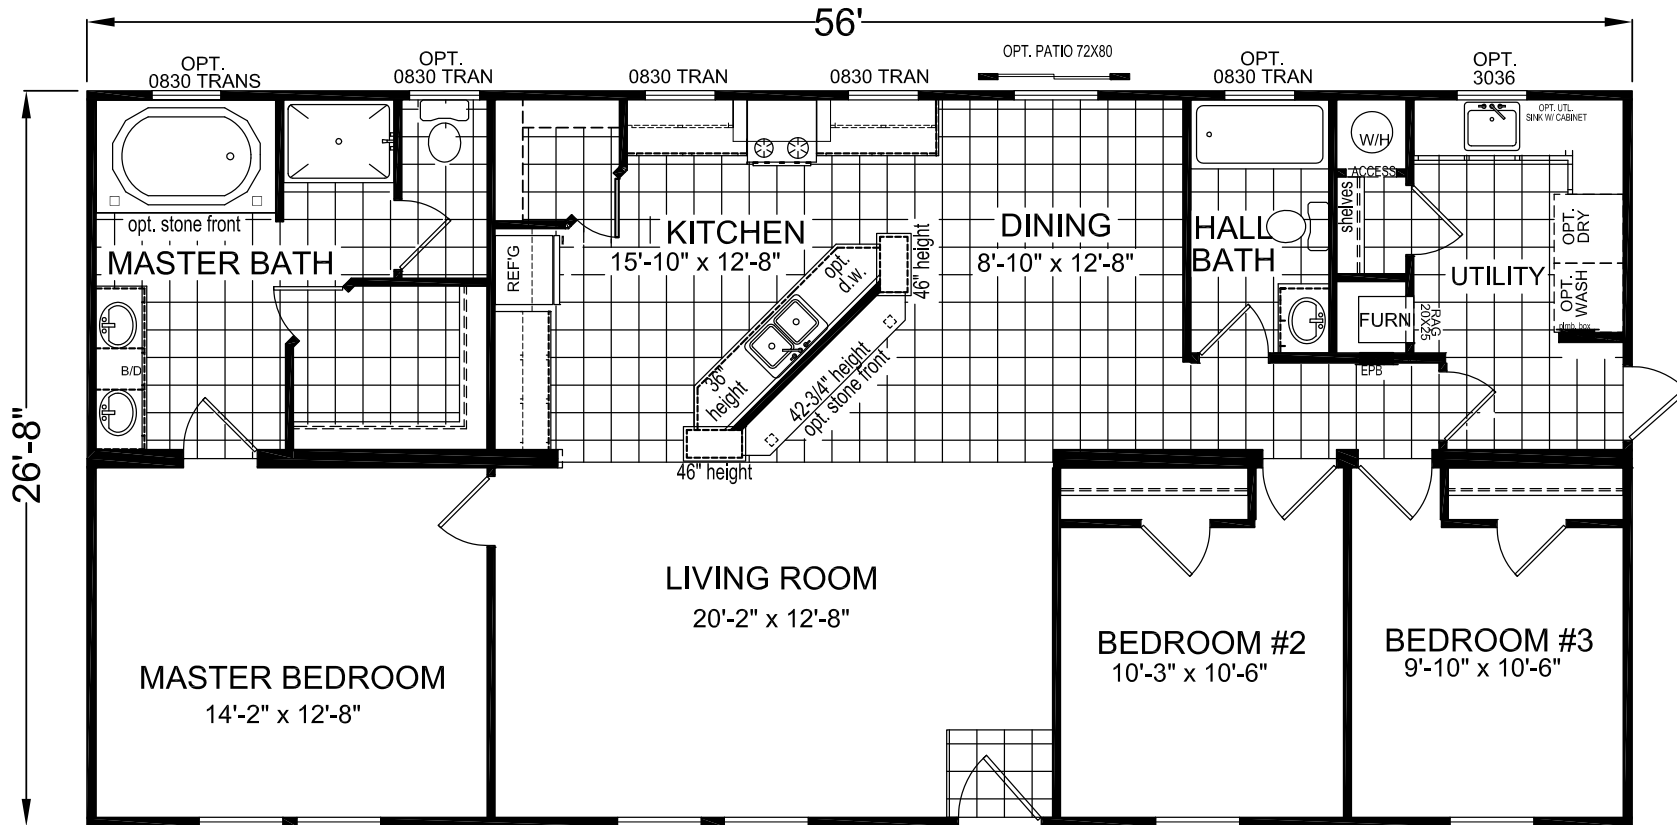

Williford

Dutch Elite Housing Series

FactorySelectHomes

3 Bedrooms, 2 Baths
Approx. 1,493 Sq. Ft.

Last Updated: 2-14-19

I authorize Factory Expo Homes to build my house, per this plan.

X _____

Customer Signature/Date