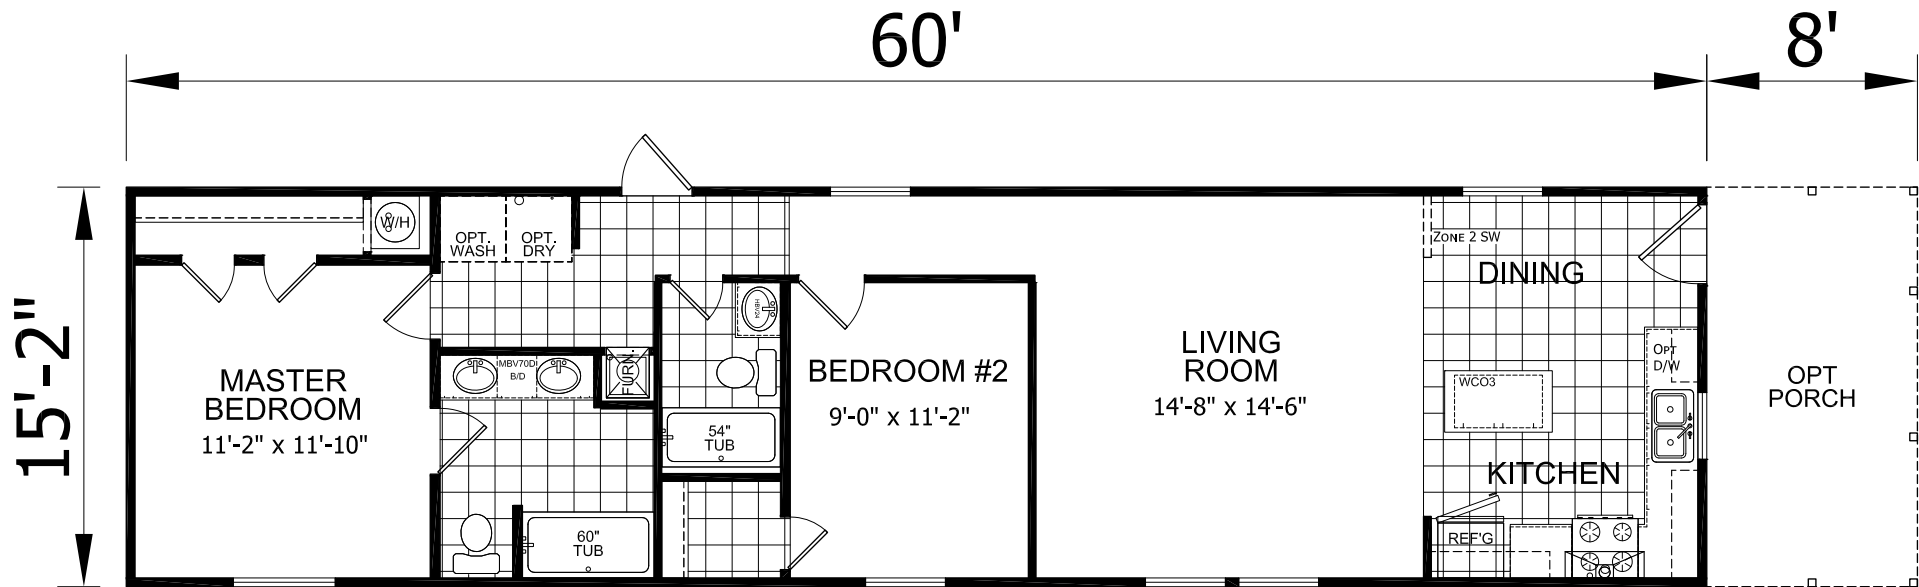

Moncure

Dutch Elite Housing Series

Factory Select Homes

2 Bedrooms, 2 Baths
Approx. 908 Sq. Ft.

Last Updated: 8-20-19

I authorize Factory Expo Homes to build my house, per this plan.

X _____
Customer Signature/Date