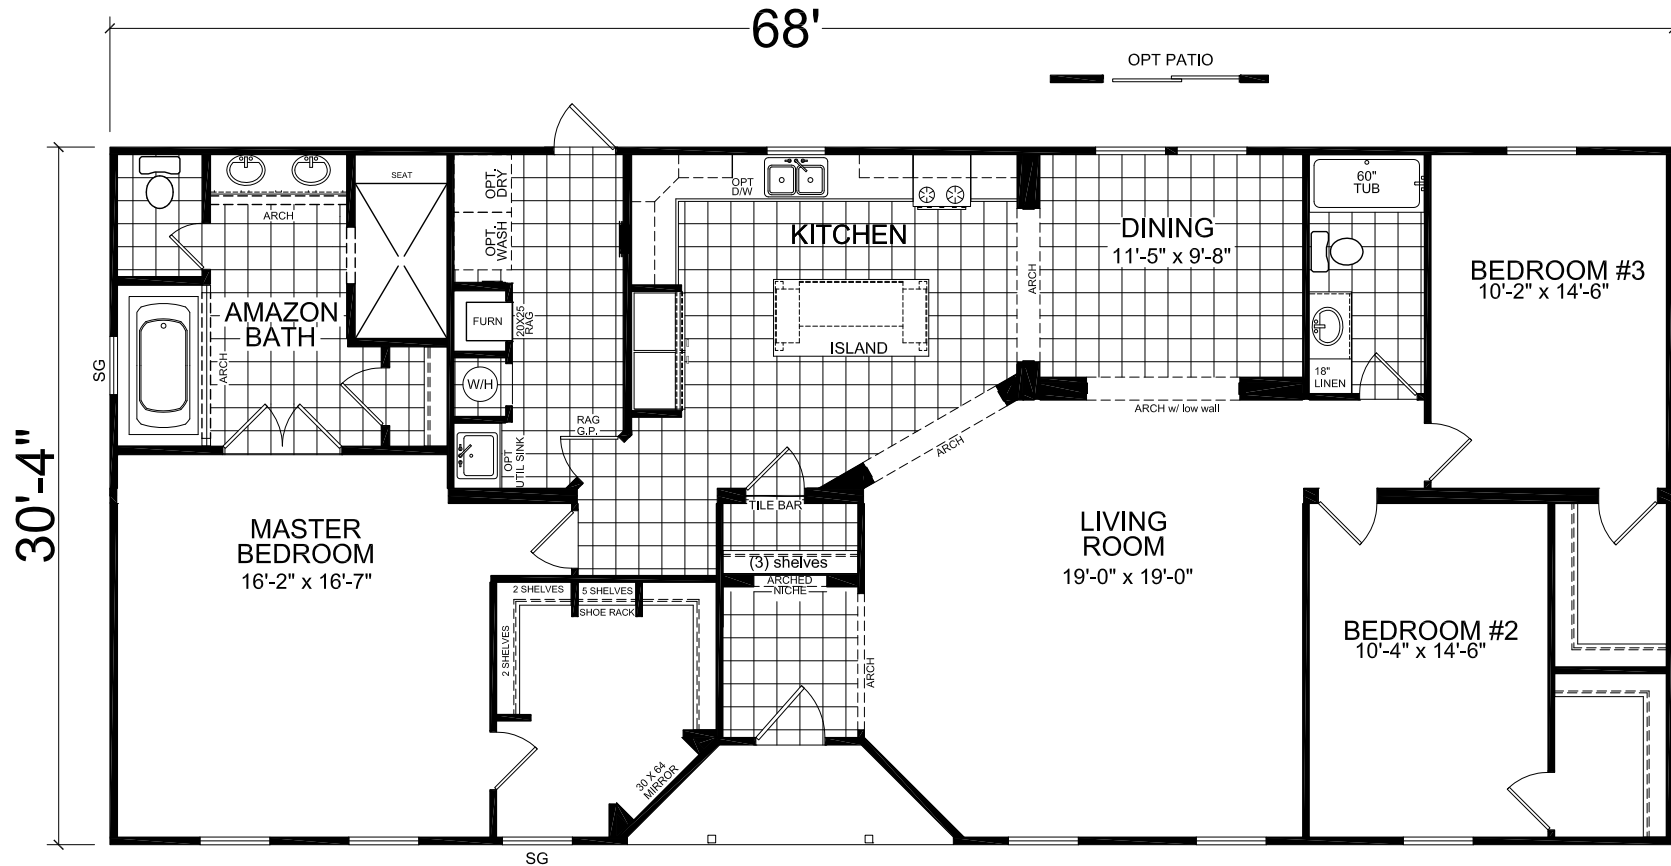

## FactorySelectHomes

**3 Bedrooms, 2 Baths**  
**Approx. 2,017 Sq. Ft.**

Last Updated: 8-20-19

1480 Northside Drive  
Statesville, NC 28625

For Detailed Directions See Map On Our Website

I authorize Factory Expo Homes to build my house, per this plan.