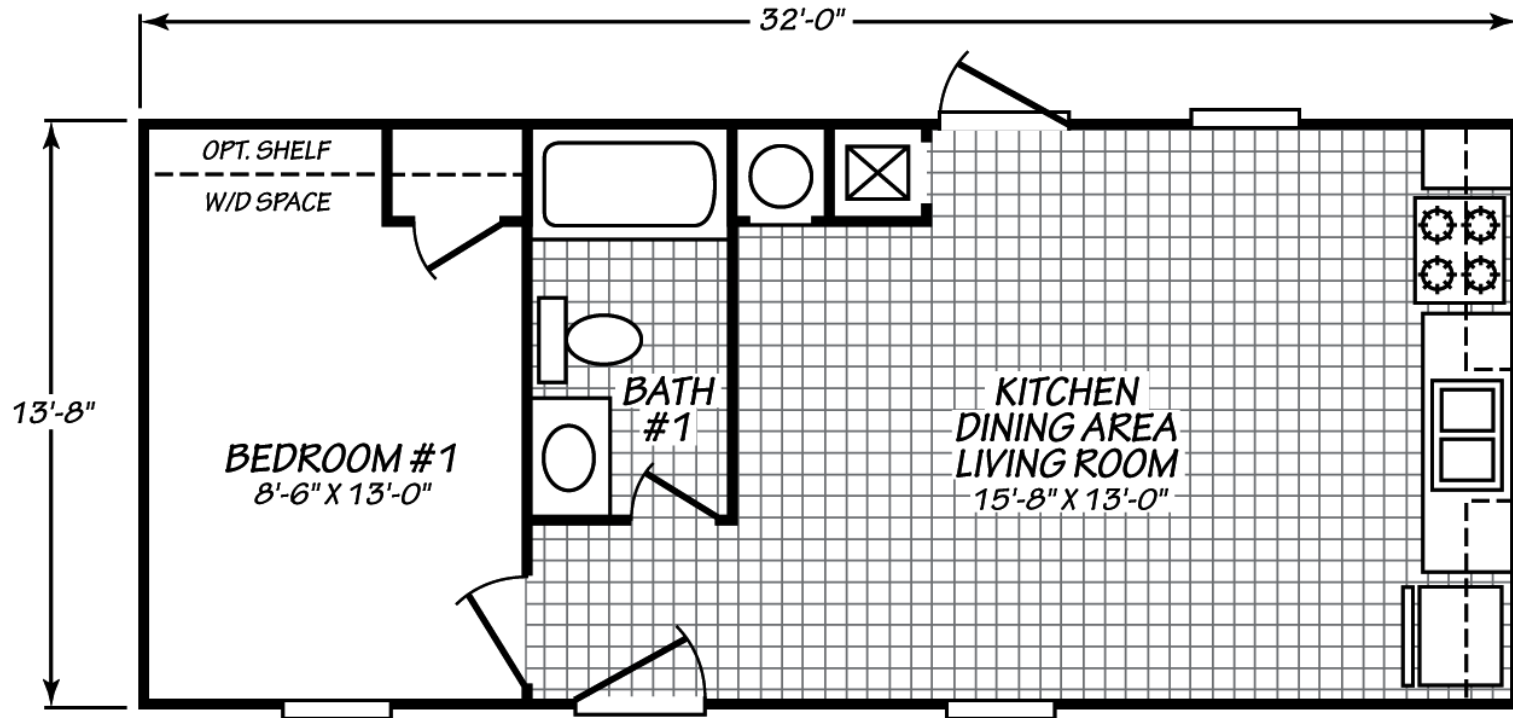

# Thrifty 1

Expo Lite Series

437 SQ. FT. (Approximate) 1 Bedroom, 1 Bath

Last Updated: 4-9-21

\*Special Value Home, Limit 1 per Customer