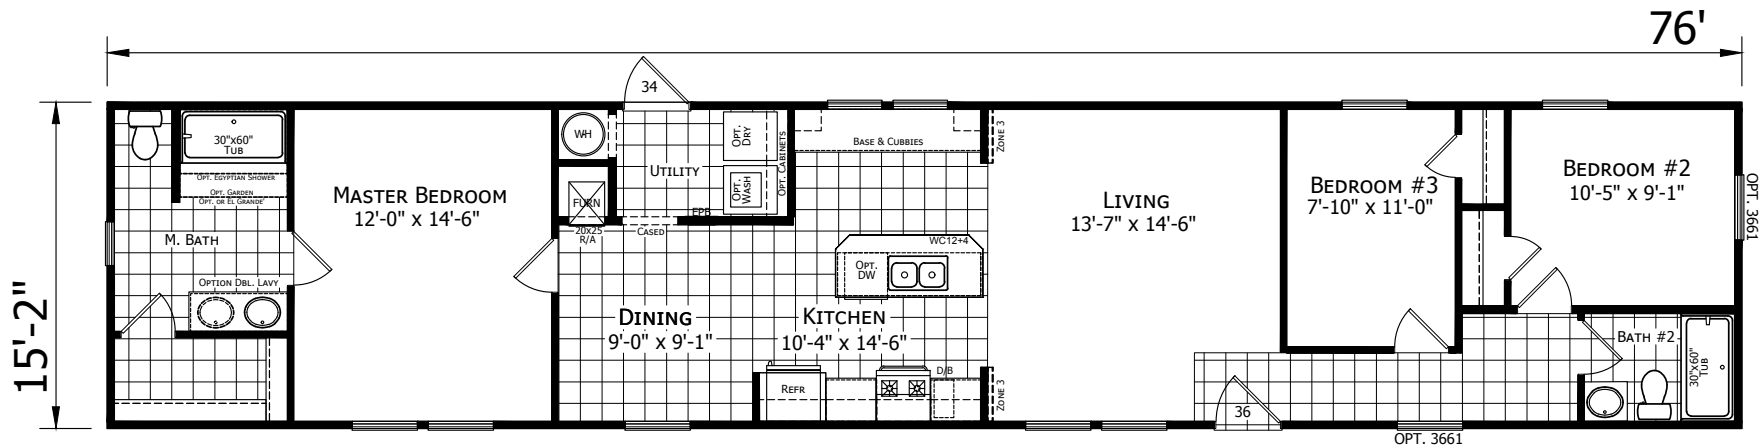

# Desert Willow

Dutch Elite Housing Series

3 Bedroom, 2 Bath  
Approx. 1,153 Sq. Ft.

Last Updated: 9-23-20

1480 Northside Drive  
Statesville, NC 28625

For Detailed Directions See Map On Our Website

I authorize Factory Expo Homes to build my house, per this plan.