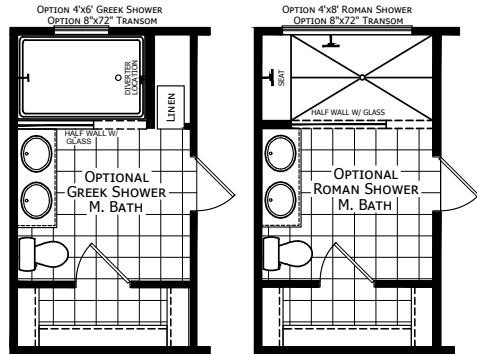

# Desert Willow

Dutch Elite Housing Series

3 Bedroom, 2 Bath  
Approx. 1,153 Sq. Ft.

Last Updated: 9-23-20

1480 Northside Drive  
Statesville, NC 28625

For Detailed Directions See Map On Our Website

I authorize Factory Expo Homes to build my house, per this plan.