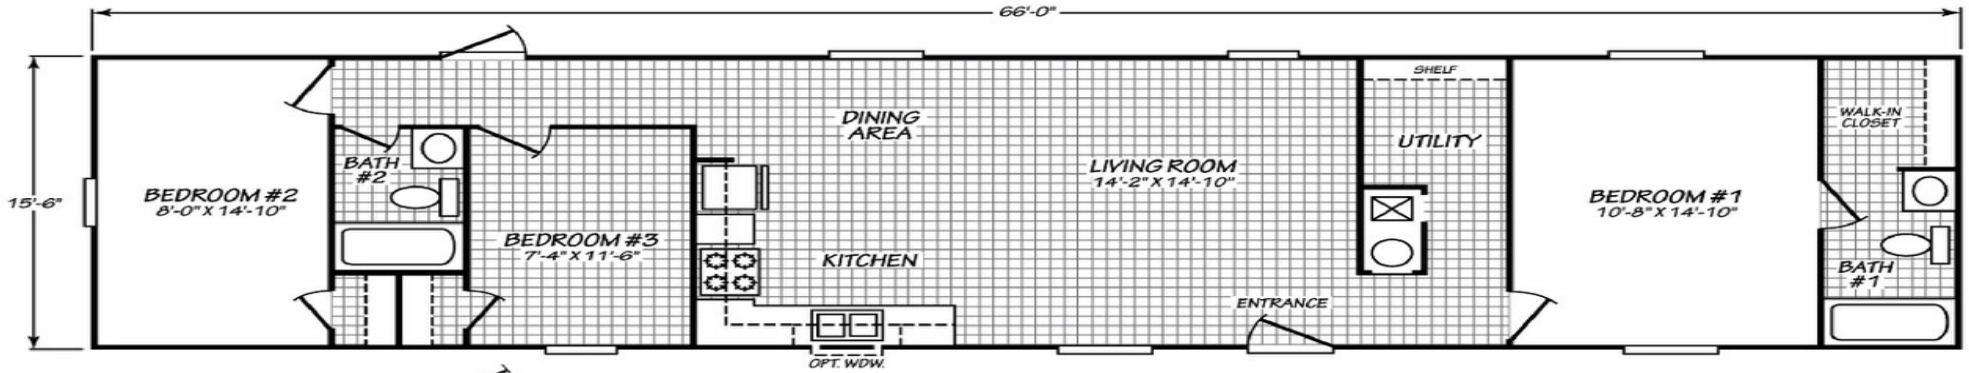

Chantilly

Blue Ridge Multi-Wide Series

1,023 SQ. FT. (Approximate) 3 Bedroom, 2 Bath

Last Updated: 10-14-2020

ALT. 2 BEDROOM PLAN

FACTORY SELECT HOMES
1480 Northside Drive
Statesville, NC 28625

FactorySelectHomeCenter.com | 1-800-965-6842