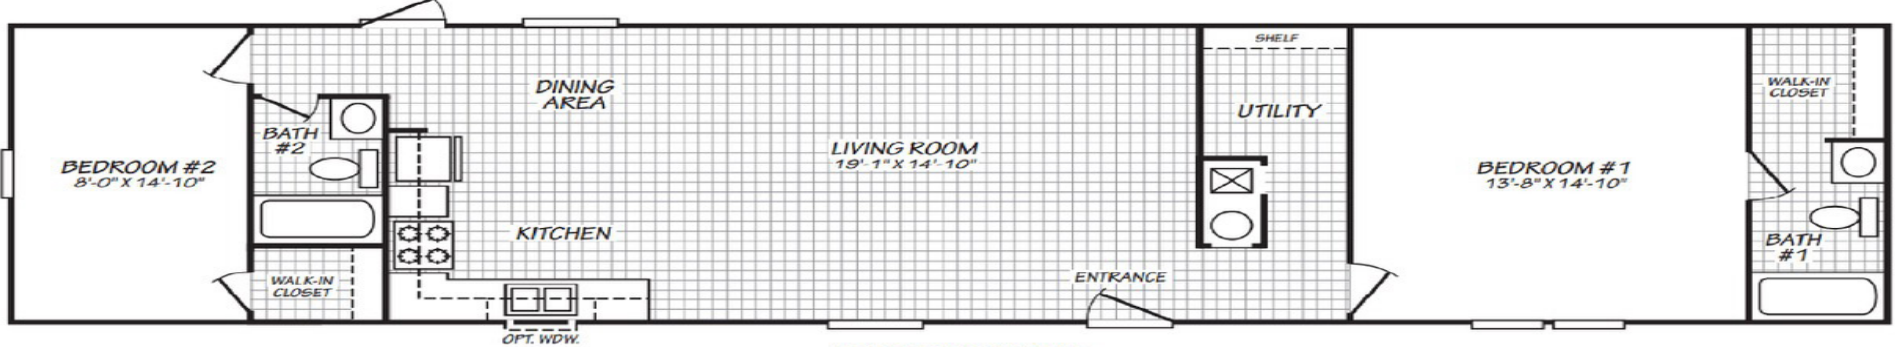

Chantilly

Blue Ridge Multi-Wide Series

1,023 SQ. FT. (Approximate) 3 Bedroom, 2 Bath

Last Updated: 10-14-2020

ALT. 2 BEDROOM PLAN

FACTORY SELECT HOMES
1480 Northside Drive
Statesville, NC 28625

FactorySelectHomeCenter.com | 1-800-965-6842