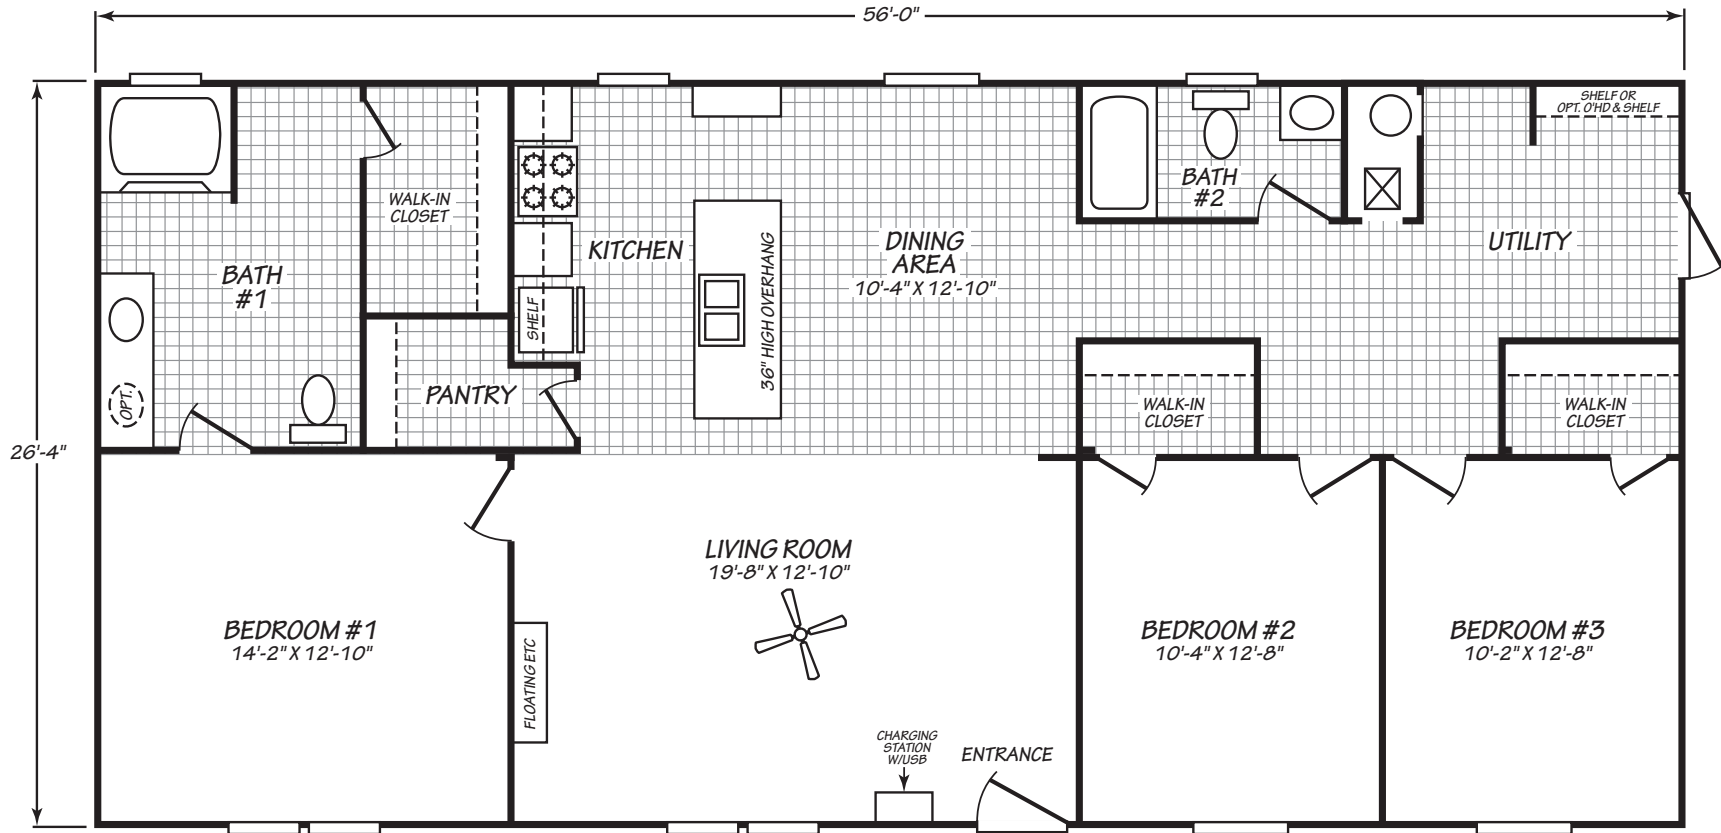

Cramerton

Blue Ridge Multi-Wide Series

1,474 SQ. FT. (Approximate) 3 Bedroom, 2 Bath

Last Updated: 7-15-21

FACTORY SELECT HOMES
1480 Northside Drive
Statesville, NC 28625

FactorySelectHomeCenter.com | 1-800-965-6842