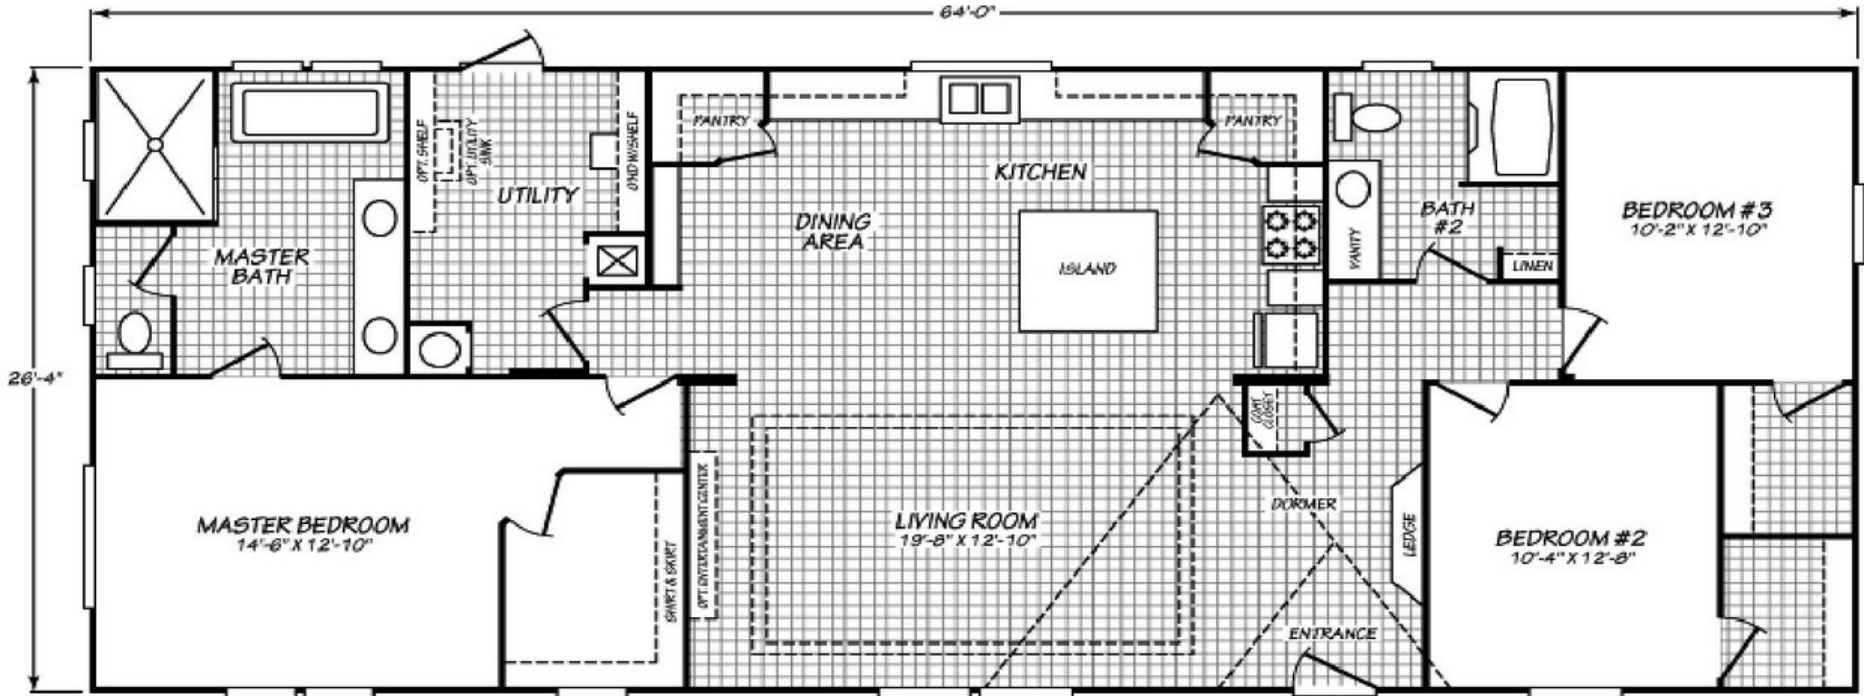

Ericson

Blue Ridge Multi-Wide Series

1,685 SQ. FT. (Approximate) 3 Bedroom, 2 Bath

Last Updated: 10-14-2020

FACTORY SELECT HOMES
1480 Northside Drive
Statesville, NC 28625

FactorySelectHomeCenter.com | 1-800-965-6842