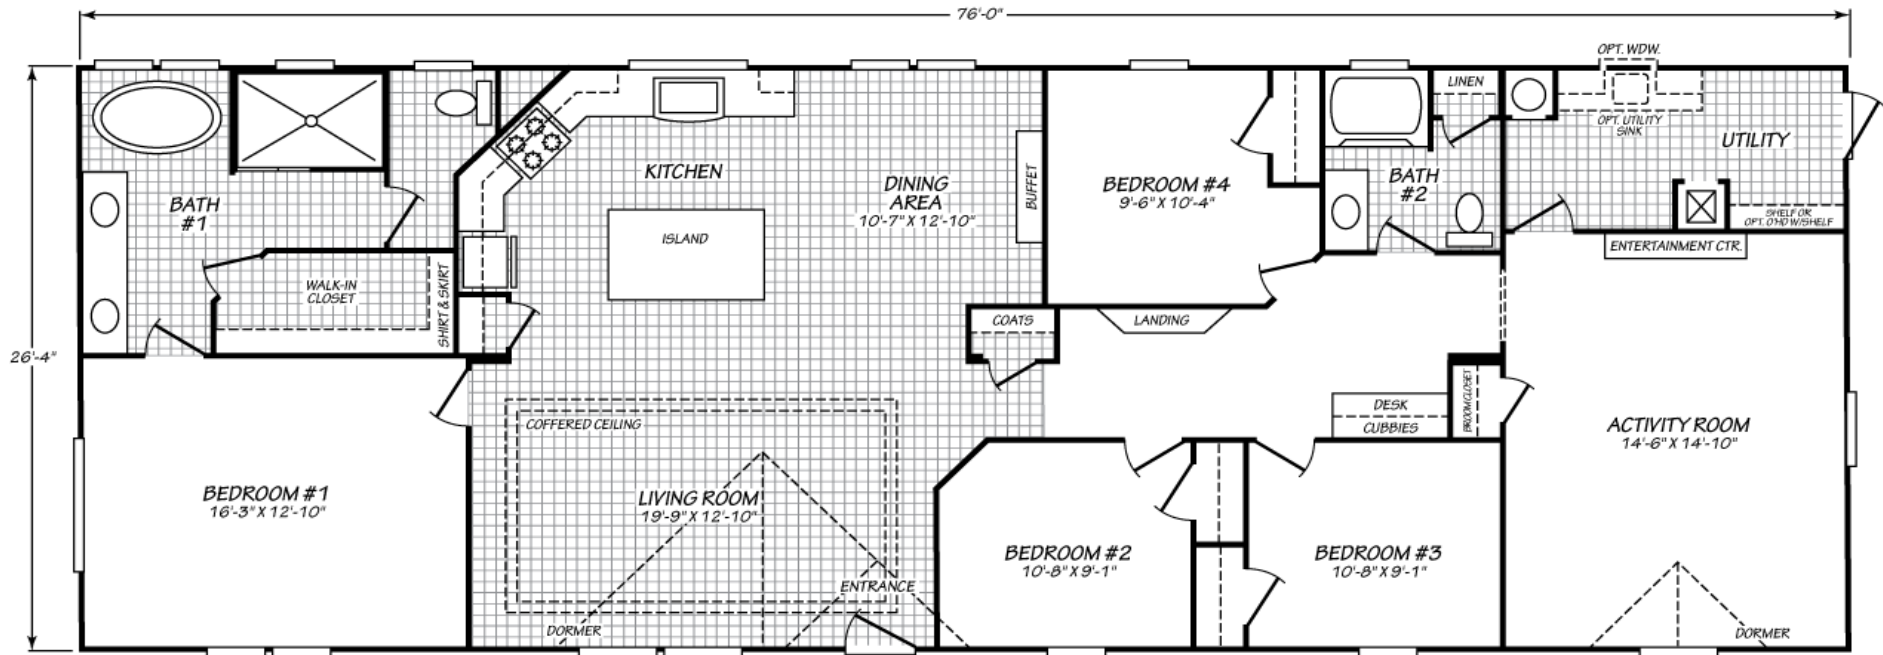

# Hidden Oak

Blue Ridge Multi-Wide Series

2,001 SQ. FT. (Approximate) 4 Bedroom, 2 Bath

Last Updated: 10-14-2020

**FACTORY SELECT HOMES**  
1480 Northside Drive  
Statesville, NC 28625

**FactorySelectHomeCenter.com | 1-800-965-6842**