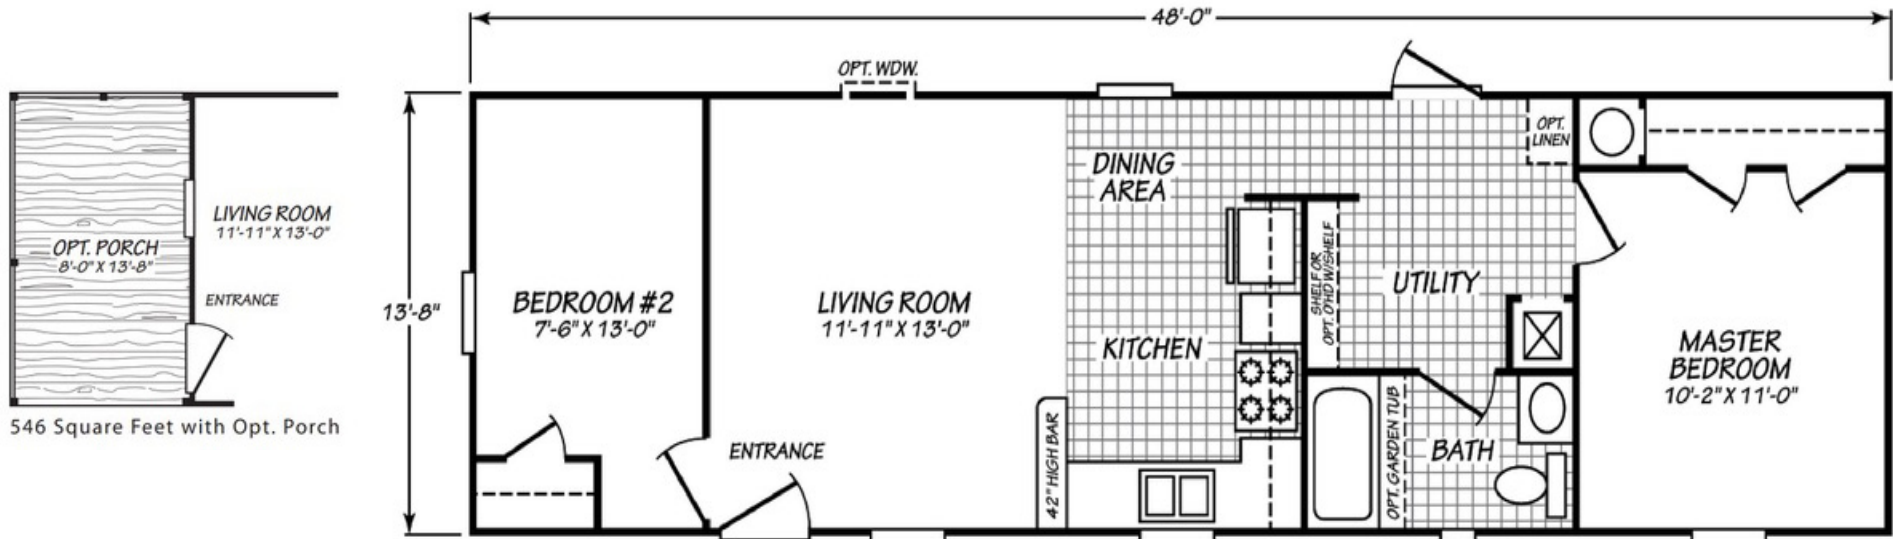

Iredell

Blue Ridge Multi-Wide Series

655 SQ. FT. (Approximate) 2 Bedroom, 1 Bath

Last Updated: 10-14-2020

546 Square Feet with Opt. Porch

FACTORY SELECT HOMES
1480 Northside Drive
Statesville, NC 28625

FactorySelectHomeCenter.com | 1-800-965-6842