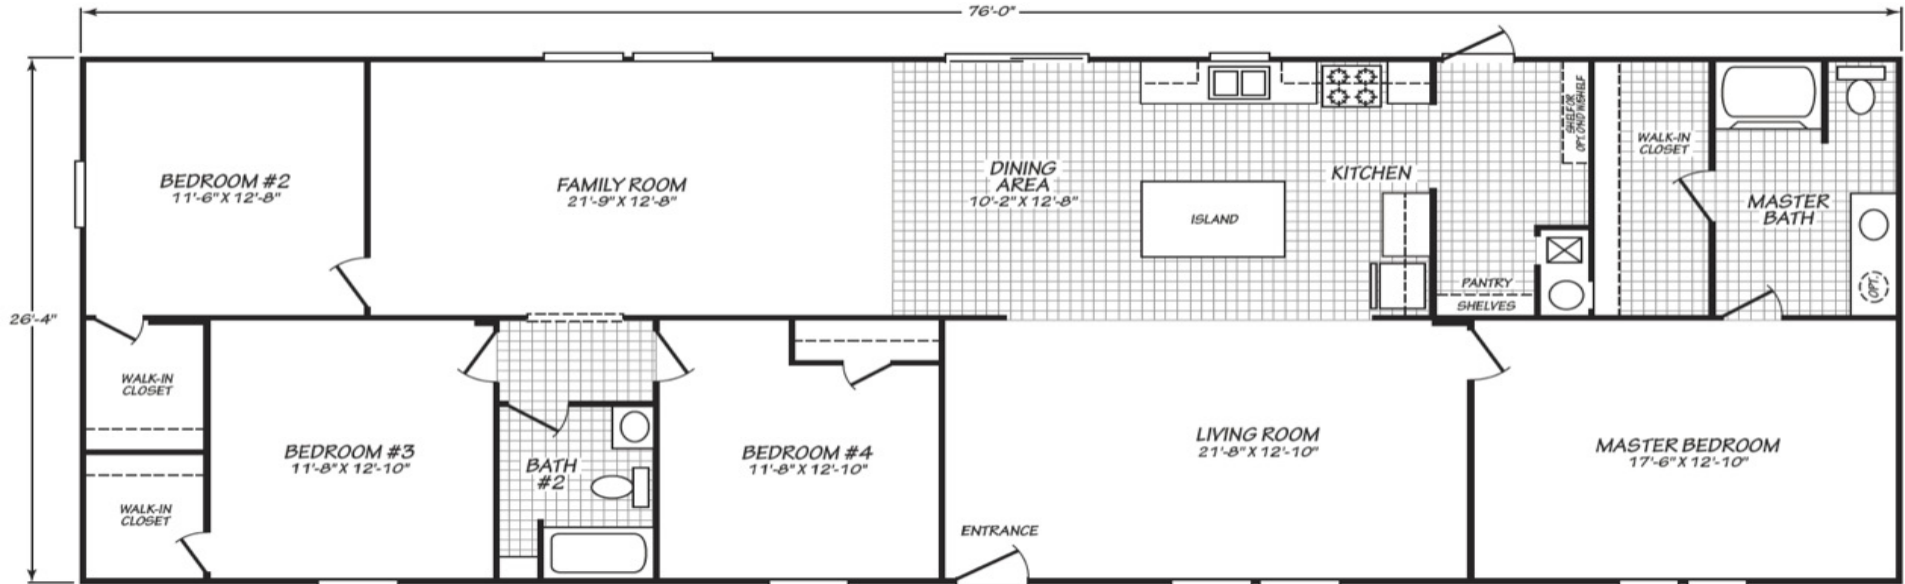

Lynn Hollow

Blue Ridge Multi-Wide Series

2,001 SQ. FT. (Approximate) 4 Bedroom, 2 Bath

Last Updated: 10-14-2020

FACTORY SELECT HOMES
1480 Northside Drive
Statesville, NC 28625

FactorySelectHomeCenter.com | 1-800-965-6842