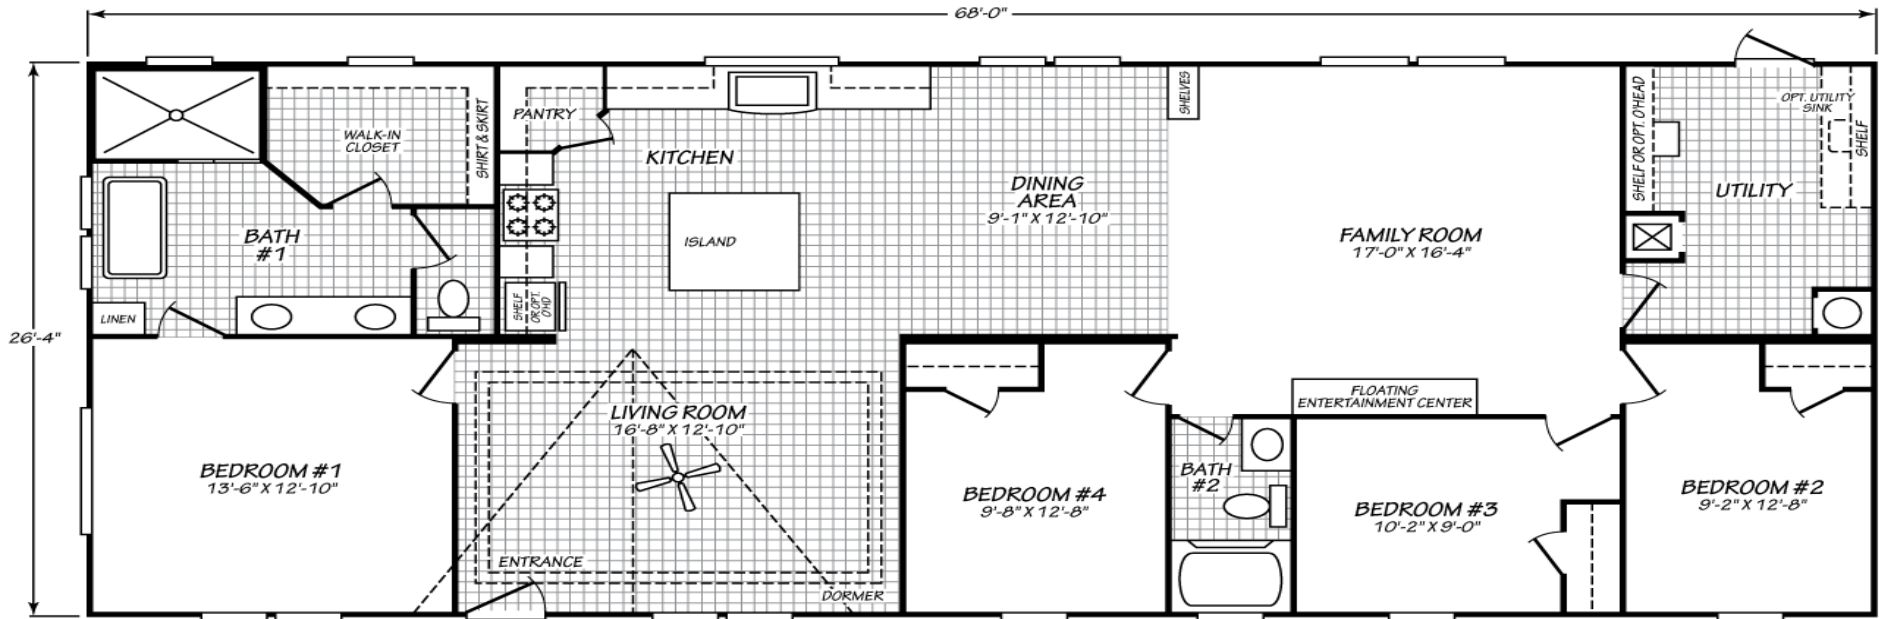

Nevermore

Blue Ridge Multi-Wide Series

1,790 SQ. FT. (Approximate) 4 Bedroom, 2 Bath

Last Updated: 10-14-2020

FACTORY SELECT HOMES
1480 Northside Drive
Statesville, NC 28625

FactorySelectHomeCenter.com | 1-800-965-6842