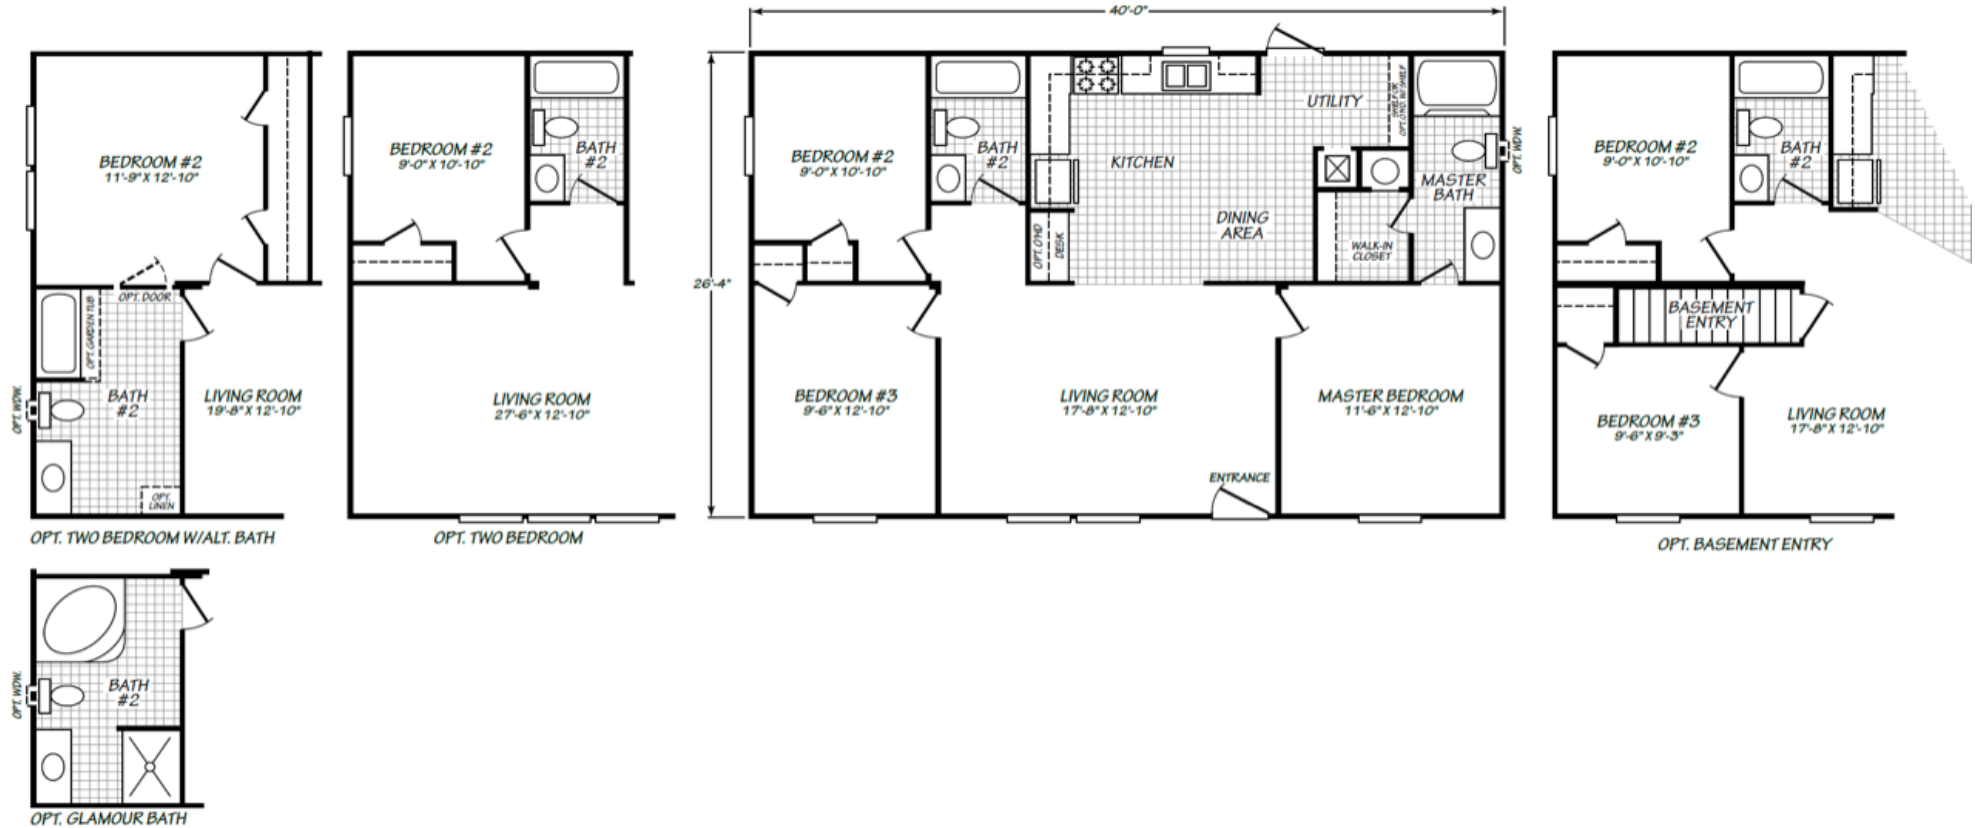

# Shillington

Blue Ridge Multi-Wide Series

1,053 SQ. FT. (Approximate) 3 Bedroom, 2 Bath

Last Updated: 6-4-21

**FACTORY SELECT HOMES**  
1480 Northside Drive  
Statesville, NC 28625

**FactorySelectHomeCenter.com | 1-800-965-6842**