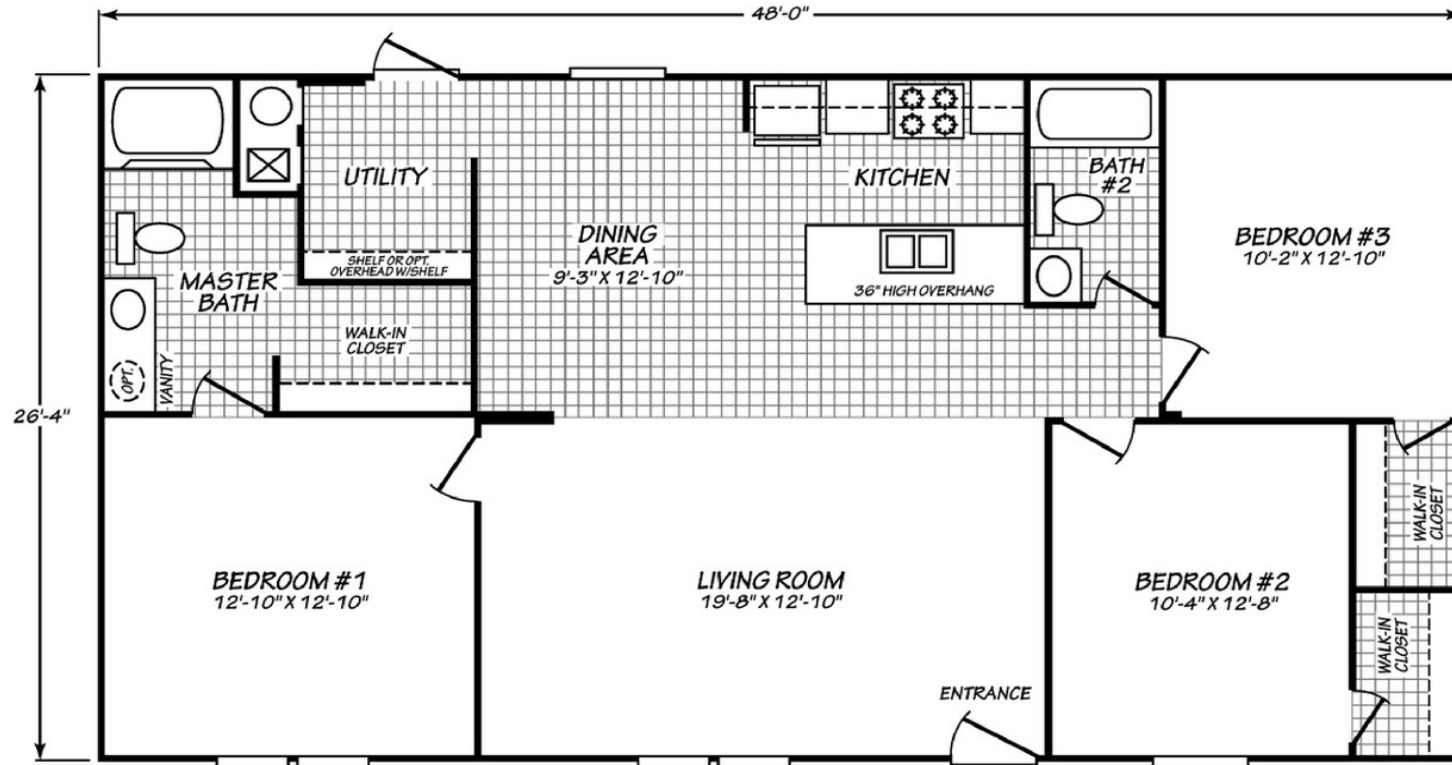

Windrush

Blue Ridge Multi-Wide Series

1,263 SQ. FT. (Approximate) 3 Bedroom, 2 Bath

Last Updated: 10-14-2020

FACTORY SELECT HOMES
 1480 Northside Drive
 Statesville, NC 28625

FactorySelectHomeCenter.com | 1-800-965-6842