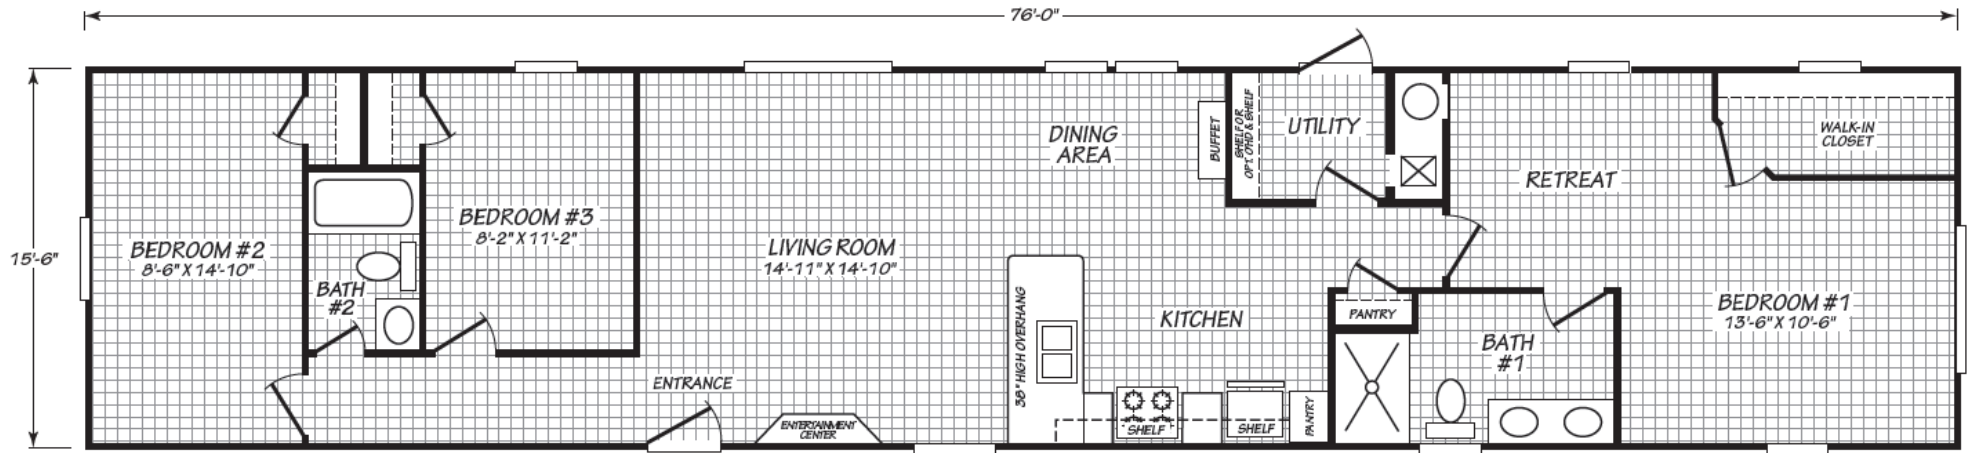

# Glenarden

Blue Ridge Series

1,178 SQ. FT. (Approximate) 3 Bedroom, 2 Bath

Last Updated: 5-25-21

**FACTORY SELECT HOMES**  
 1480 Northside Drive  
 Statesville, NC 28625

**FactorySelectHomeCenter.com | 1-800-965-6842**