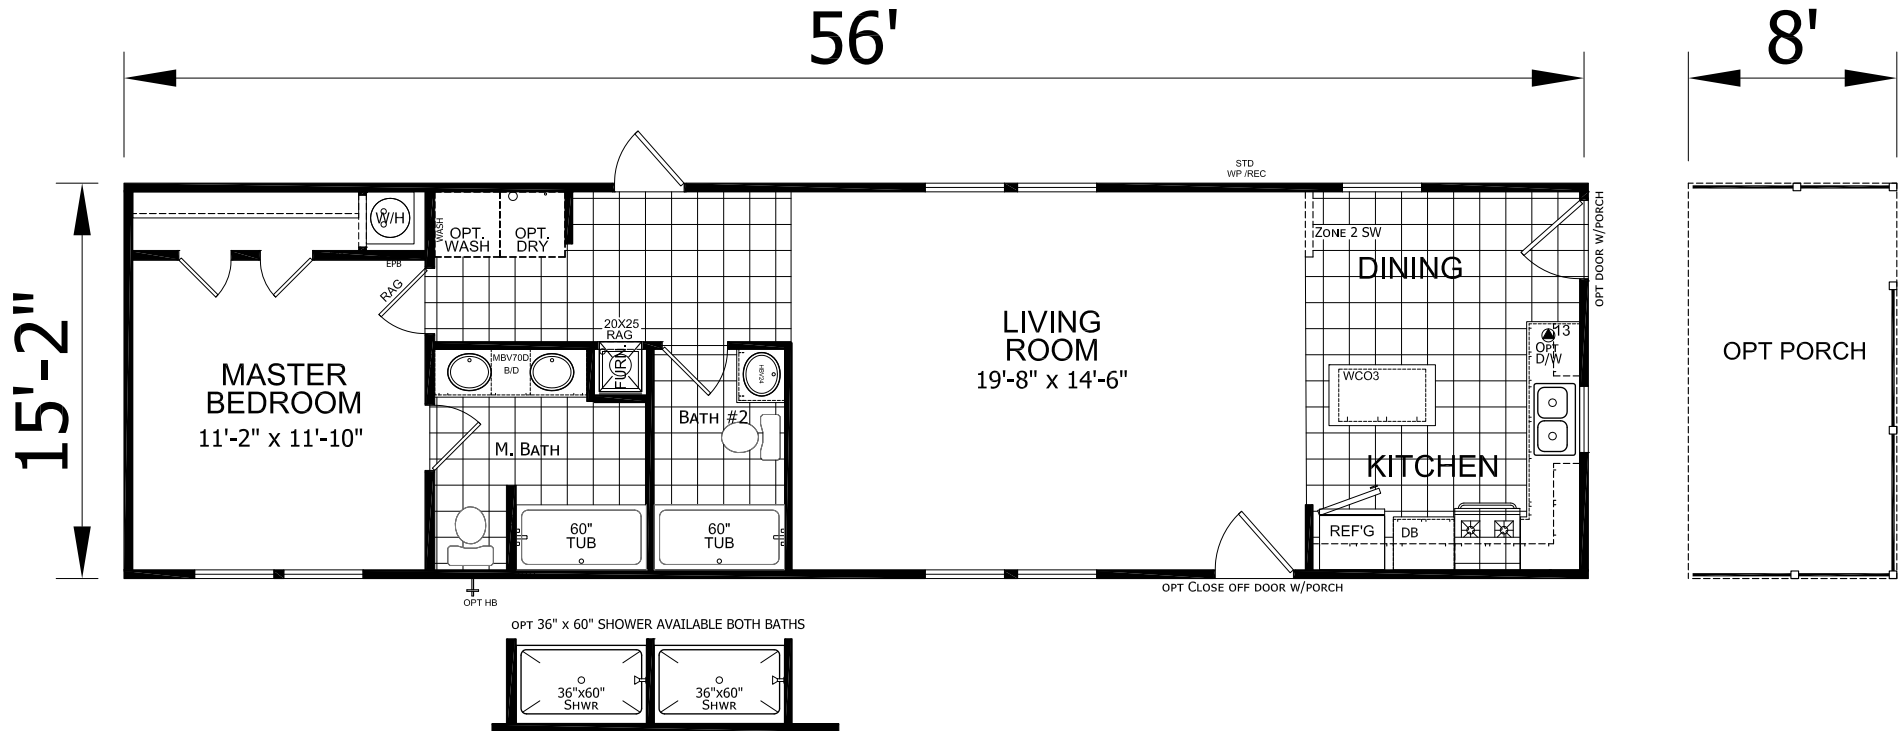

Pineview

Dutch Elite Series

849 SQ. FT. (Approximate) 1 Bedroom, 2 Bath

Last Updated: 7-19-21

FACTORY SELECT HOMES

1480 Northside Drive
Statesville, NC 28625

FactorySelectHomeCenter.com | 1-800-965-6842

IMPORTANT: Alta Cima Corp reserves the right to modify, cancel or substitute products or features of this event at any time without prior notice or obligation. Pictures and other promotional materials are representative and may depict or contain floor plans, square footages, elevations, options, upgrades, extra design features, decorations, floor coverings, specialty light fixtures, custom paint and wall coverings, window treatments, landscaping, sound and alarm systems, furnishings, appliances, and other designer/decorator features and amenities that are not included as part of the home and/or may not be available at all locations. Home, pricing and community information is subject to change, and homes to prior sale, at any time without notice or obligation. ©2020 Alta Cima Corp. All rights reserved.